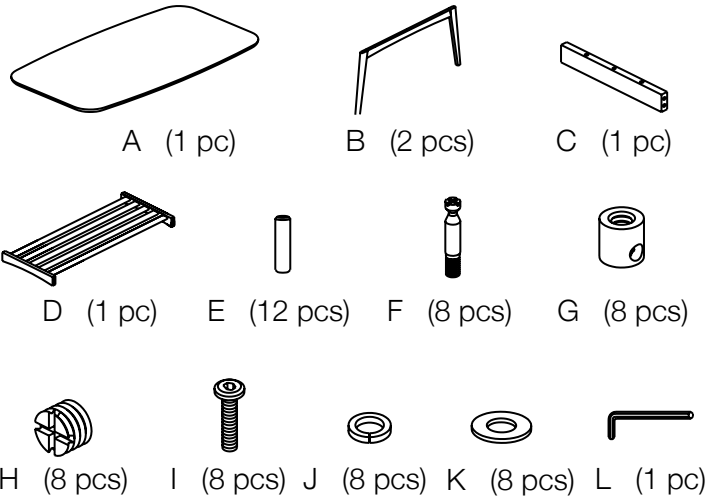

Assembly Instructions

Carmela Coffee Table

PLEASE NOTE: Check that you have received all components and hardware before assembling. If you are missing any parts, contact your retailer, or fax Euro Style at 415.455.8033.

1.

2.

3.

During assembly, hand tighten screws only. When all screws are in place, then tighten completely.