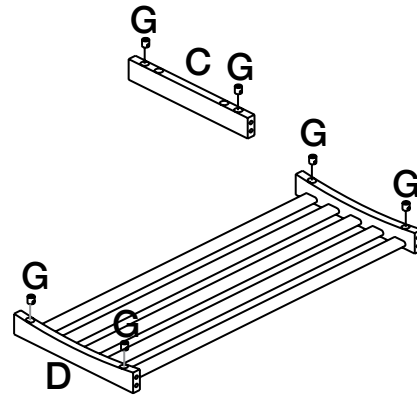

Assembly Instructions

Carmela Coffee Table

PLEASE NOTE: Check that you have received all components and hardware before assembling. If you are missing any parts, contact your retailer, or fax Euro Style at 415.455.8033.

1.

2.

3.

During assembly, hand tighten screws only. When all screws are in place, then tighten completely.