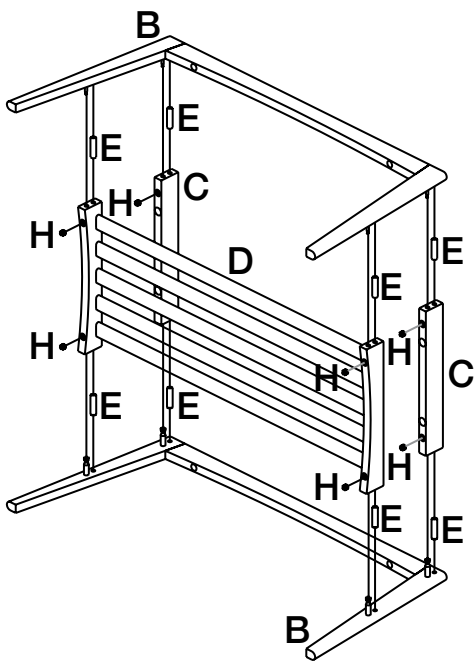

Assembly Instructions

Carmela Coffee Table

PLEASE NOTE: Check that you have received all components and hardware before assembling. If you are missing any parts, contact your retailer, or fax Euro Style at 415.455.8033.

1.

2.

3.

During assembly, hand tighten screws only. When all screws are in place, then tighten completely.