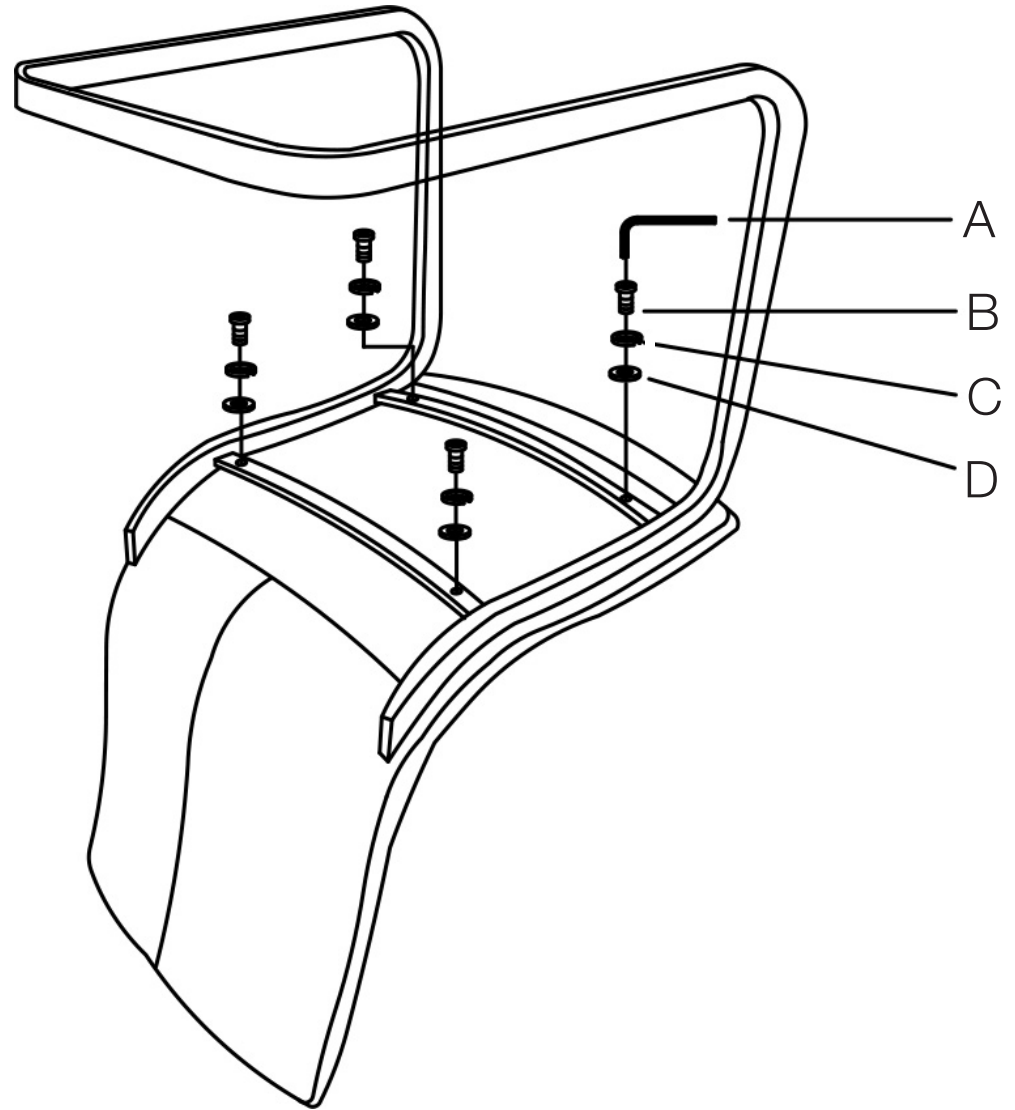

## Assembly Instructions

### CHAD Side Chair

PLEASE NOTE: Check that you have received all components and hardware before assembling. If you are missing any parts, contact your retailer, or fax Euro Style at 415.455.8033.

4 mm  A (1 pc)

M6 x 30  B (4 pcs)

Ø6  C (4 pcs)

Ø6  D (4 pcs)

During assembly, hand tighten screws only. When all screws are in place, then tighten completely.