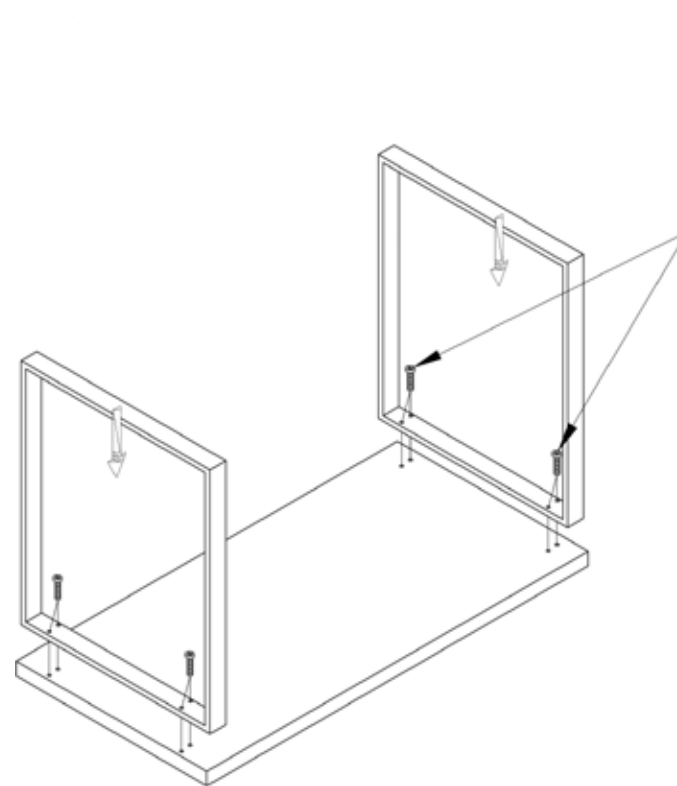

euø style

Assembly Instructions

DILLON Desk

PLEASE NOTE: Check that you have received all components and hardware before assembling. If you are missing any parts, contact your retailer, or fax Euro Style at 415.455.8033.

A (8 pcs)

M8 x 30mm

B (8 pcs)

M8mm

C (8 pc)

M22 x 2mm

D (1 pc)

M5mm