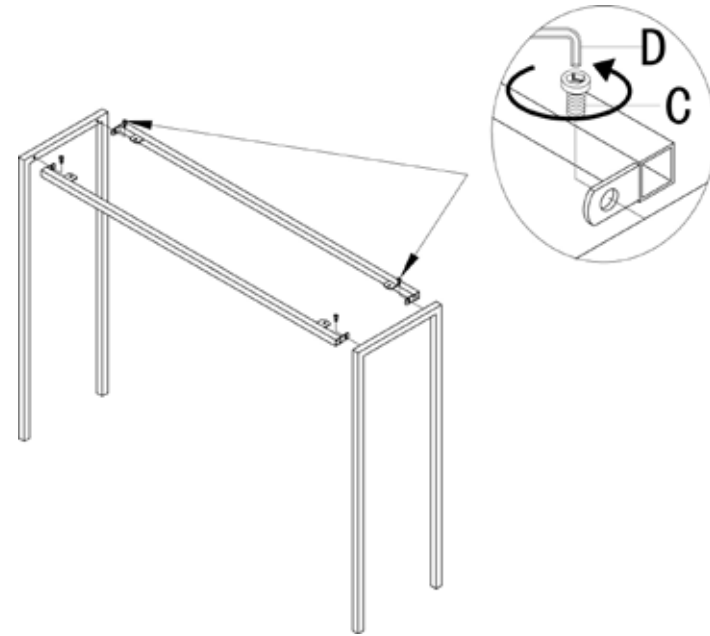

## Assembly Instructions TERESA Console Table

PLEASE NOTE: Check that you have received all components and hardware before assembling. If you are missing any parts, contact your retailer, or fax Euro Style at 415.455.8033.

1

2

A (4 pcs)  M6 X 35mm

B (4 pcs)  M6 x 20mm

C (4 pcs)  M6 x 10mm

D (1 pc)  M4mm

During assembly, hand tighten screws only. When all screws are in place, then tighten completely.