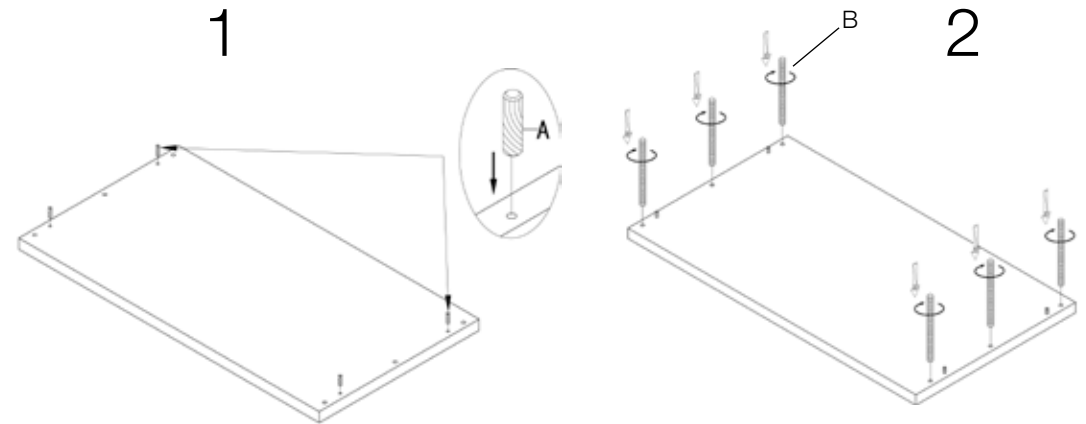

### ABBY Coffee Table

PLEASE NOTE: Check that you have received all components and hardware before assembling. If you are missing any parts, contact your retailer, or fax Euro Style at 415.455.8033.

- A (4 pcs)  8 x 30mm
- B (6 pcs)  8 x 322mm
- C (6 pcs)  M22 x 1.5mm
- D (6 pcs)  M8mm
- E (1 pc)  M8mm