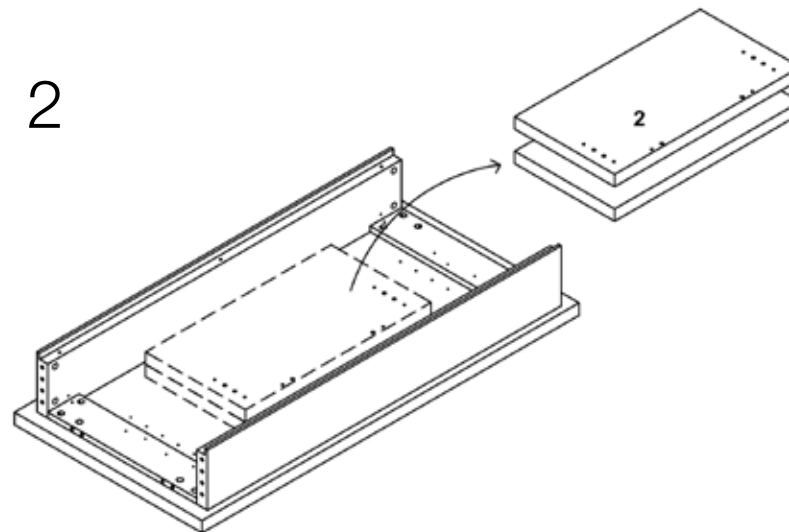

Assembly Instructions Page 1 of 2 AURORA Coffee Table

A (12 pcs)

B (12 pcs)
Ø8 X 24mm

C (12 pcs)

D (1 pc)
4mm

E (6 pcs)
Ø7 X 50mm

PLEASE NOTE: Check that you have received all components and hardware before assembling. If you are missing any parts fax Euro Style at 415.455.8033 or email: claims@gotoeurostyle.com

1

2

During assembly, hand tighten screws only. When all screws are in place, then tighten completely.