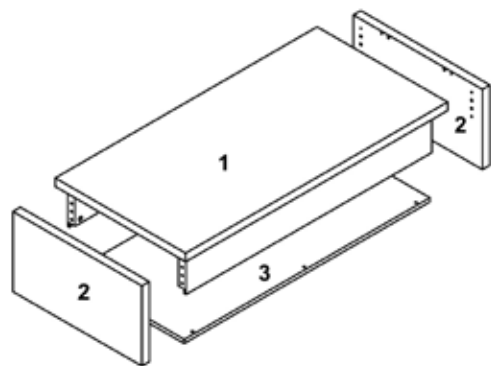

Assembly Instructions Page 1 of 2 AURORA Coffee Table

A (12 pcs)

B (12 pcs)
Ø8 X 24mm

C (12 pcs)

D (1 pc)
4mm

E (6 pcs)
Ø7 X 50mm

PLEASE NOTE: Check that you have received all components and hardware before assembling. If you are missing any parts fax Euro Style at 415.455.8033 or email: claims@gotoeurostyle.com