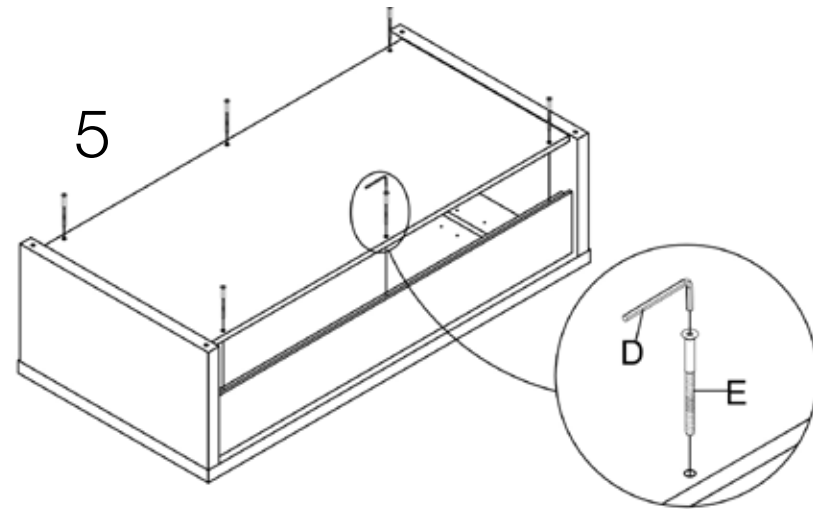

PLEASE NOTE: Check that you have received all components and hardware before assembling. If you are missing any parts fax Euro Style at 415.455.8033 or email: claims@gotoeurostyle.com

3

4

5

6

During assembly, hand tighten screws only. When all screws are in place, then tighten completely.