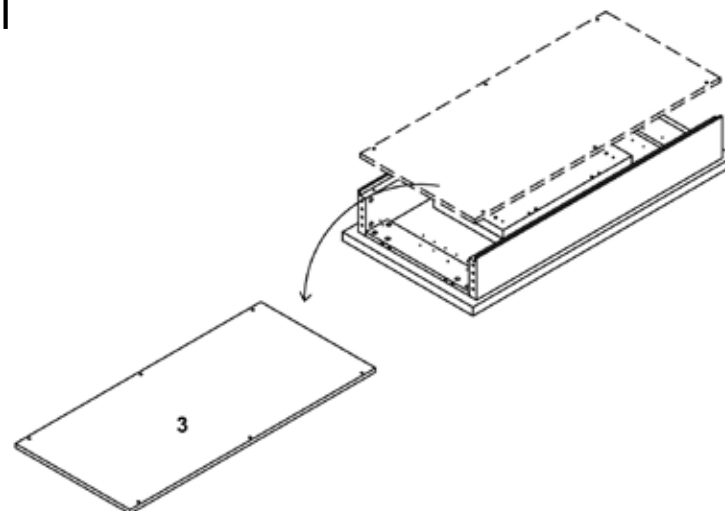

A (12 pcs)

B (12 pcs)
Ø8 X 24mm

C (12 pcs)

D (1 pc)
4mm

E (6 pcs)
Ø7 X 50mm

PLEASE NOTE: Check that you have received all components and hardware before assembling. If you are missing any parts fax Euro Style at 415.455.8033 or email: claims@gotoeurostyle.com

1