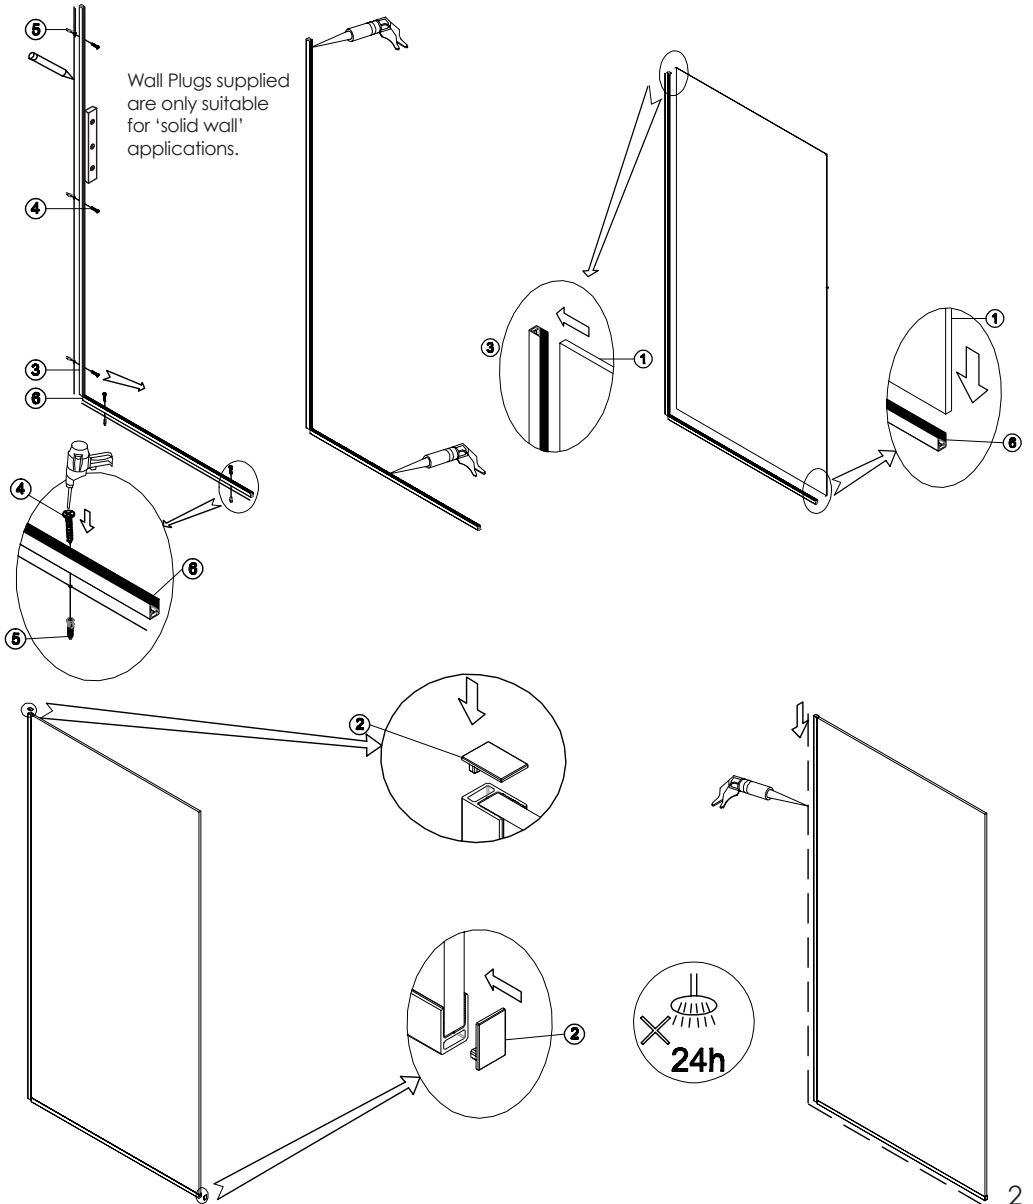

Installation Instructions

Glass Channel

Wet Fix - Surface Channel

Concealed Screws for 10mm Glass

Installation Instructions

Important Information

Please read these instructions carefully before starting installation and keep for future reference. Remove all packaging and check the product for missing parts or damage before starting installation. When drilling or fixing into walls or floor it is essential that you check for pipes or wires before commencing.

7mm & 5.5mm Drill Bits

Silicone

Pencil

Knife

Measuring Tape

Hammer

Level

PH3 & PZ2 Screwdriver

Parts Supplied

For 2000mm channel

	A Channel 2000mm	1
	B Cover	1
	C Screws	3
	D Wall Plug	3

For 1000mm channel

	A Channel 1000mm	1
	B Cover	1
	C Screws	2
	D Wall Plug	2

Due to our commitment to continuous product development we reserve the right to alter specifications without notice. Products are guaranteed against manufacturing defects for the first purchaser only and the guarantee is non-transferable. Our liability under any guarantee expressed or implied is strictly limited to replacement of defective goods or a refund at our discretion and no consequential losses will be entertained. Proof of purchase will be required.