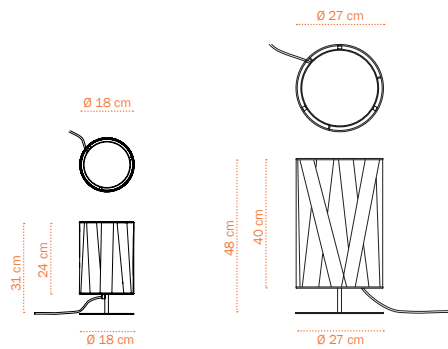

## Cross Lines T-18

- T-18 table lamp, 1x E27
- 1 stand: steel, powder-coated, color: WHITE
- 1 lampshade: ribbon, color: WHITE
- and stretch-fabric, color: WHITE
- S with switch
- D with dimmer

## Cross Lines T-27

- T-27 table lamp, 1x E27
- 1 stand: steel, powder-coated, color: WHITE
- 1 lampshade: ribbon, color: WHITE
- and stretch-fabric, color: WHITE
- S with switch
- D with dimmer

lightsource: 230V / 50Hz

- D dimmable LED-lamp
- 1x E 27: max. 1x 15 Watt,
- ~ 200 - 800 lumens

- S energy saving lightbulb, LED-lamp
- 1x E 27: max. 15 Watt,
- ~ 200 - 800 lumens

IP 20

lighting-fixtures

WHITE

order-codes:

CROSS-T-18-1-S / CROSS-T-18-1-D  
CROSS-T-27-1-S / CROSS-T-27-1-D