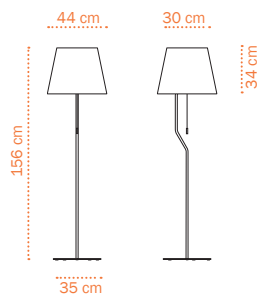

lampshades:

- WHITE
- CREAM
- BLACK

fabrics

Chintz
Plissé

compositions

77% Viskose, 23% Polyamid
100% Polyester

order-codes:

FLA-F-01-PSD / FLA-F-03-PSD / FLA-F-04-PSD