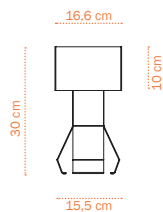

Mascolino TL

- TL table lamp (little), 1x E14
- BI steel, powder-coated, color: WHITE
- S with cord switch
- D with dimmer

Mascolino T

- T table lamp (big), 1x E27
- BI steel, powder-coated, color: WHITE
- S with cord switch
- D with dimmer