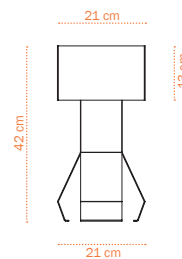

Mascolino TL

- TL table lamp (little), 1x E14
- BI steel, powder-coated, color: WHITE
- S with cord switch
- D with dimmer

Mascolino T

- T table lamp (big), 1x E27
- BI steel, powder-coated, color: WHITE
- S with cord switch
- D with dimmer