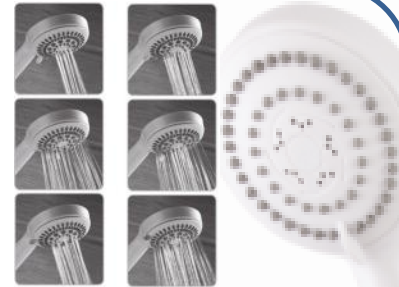

# Galaxy

- Electronic push button for stop/start and power selection
- Rotary control for temperature/flow
- Push button cold, low and high power settings
- ScaleCheck™ Plus technology flushes residual hot water to reduce lime scale build up
- Scalemaster technology reduces scale build up and prolongs shower life
- Six mode scale resistant shower head
- SlideFit™ accessory kit including soap dish
- 1.25m anti kink hose
- Removable bottom and side sections for ease of installation
- 2-year Guarantee

## Push Button Control

Push button controls enable the user to stop and start the shower as well as select the appropriate power setting to heat the water.

## Ideal for hard water areas

Scalemaster protection reduces lime scale build up on the heating elements ensuring a longer life and more efficient operation of your shower

**Neon Lights:**  
Indicate power selection and low pressure/auto reset shower conditions

**Three Power Settings:**  
Cold: Ideal for rinsing  
Eco: Uses half power, ideal during summer months  
High: Full power when cold winter months.