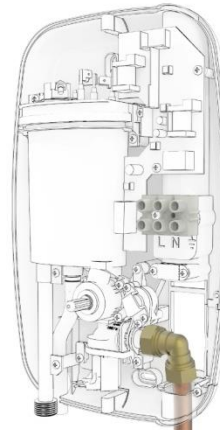

**Stop/Start Button:**  
Retains last user settings for ease of operation

**Temperature Dial:**  
Large central dial controls the showering temperature to suit the user

**Six Mode Shower Head:**  
A scale resistant rub-clean shower head

Adjustable fixing brackets on accessories for ultimate flexibility

**Anti Kink Chrome Hose:**  
A 1.25 anti shower hose for showering flexibility.

**Soap Dish:**  
For storage of soap and bathroom essentials

## TECHNICAL DETAILS:

**Rear Entry**

**Bottom Entry**

**Top Entry**

	<i>Recommended Wiring</i>
8.5kW	10mm
9.5kW	10mm
10.5kW	10mm

**2 year guarantee**

**Box contents:**

- 1 x electric shower
- 1 x riser rail kit and soap dish
- 1 x anti kink hose
- 1 x multi mode shower head
- 1 x set of raw plugs
- 1 x instruction manual and user guide