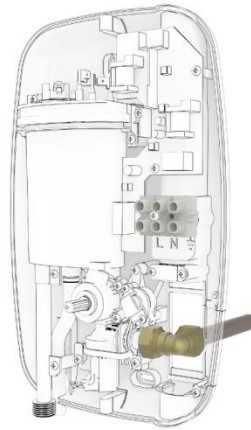

**Stop/Start Button:**  
Retains last user settings for ease of operation

**Temperature Dial:**  
Large central dial controls the showering temperature to suit the user

**Six Mode Shower Head:**  
A scale resistant rub-clean shower head

Adjustable fixing brackets on accessories for ultimate flexibility

**Anti Kink Chrome Hose:**  
A 1.25 anti shower hose for showering flexibility.

**Soap Dish:**  
For storage of soap and bathroom essentials

## TECHNICAL DETAILS:

**Rear Entry**

**Bottom Entry**

**Top Entry**

	<i>Recommended Wiring</i>
8.5kW	10mm
9.5kW	10mm
10.5kW	10mm

**2 year guarantee**

**Box contents:**

- 1 x electric shower
- 1 x riser rail kit and soap dish
- 1 x anti kink hose
- 1 x multi mode shower head
- 1 x set of raw plugs
- 1 x instruction manual and user guide