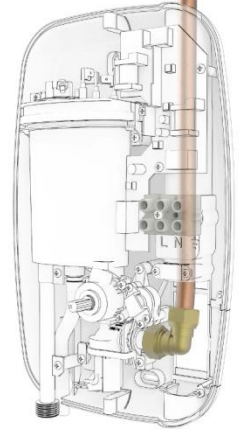

**Stop/Start Button:**  
Retains last user settings for ease of operation

**Temperature Dial:**  
Large central dial controls the showering temperature to suit the user

**Six Mode Shower Head:**  
A scale resistant rub-clean shower head

Adjustable fixing brackets on accessories for ultimate flexibility

**Anti Kink Chrome Hose:**  
A 1.25 anti shower hose for showering flexibility.

**Soap Dish:**  
For storage of soap and bathroom essentials

## TECHNICAL DETAILS:

**Rear Entry**

**Bottom Entry**

**Top Entry**

	<i>Recommended Wiring</i>
8.5kW	10mm
9.5kW	10mm
10.5kW	10mm

**2 year guarantee**

**Box contents:**

- 1 x electric shower
- 1 x riser rail kit and soap dish
- 1 x anti kink hose
- 1 x multi mode shower head
- 1 x set of raw plugs
- 1 x instruction manual and user guide