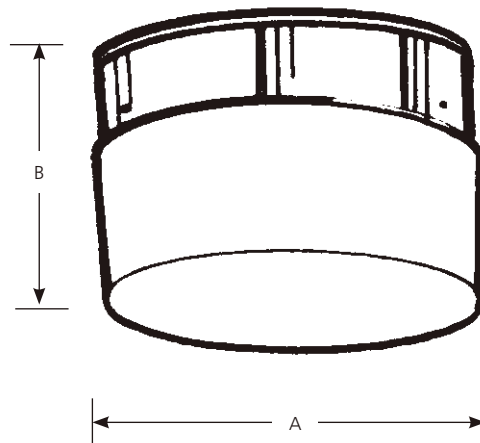

Incandescent

White Glass

Close-to-Ceiling

Type \_\_\_\_\_  
-30  
P3520

Catalog No.	Finish White	Lamping	Dimensions (Inches)	
			A	B
P3520	-30	2 (m) 75w	10-3/4	5-3/8

**Specifications:**

General

- Steel construction
- White glass
- Has three installed fitter screws to retain the glass

Mounting

- Ceiling mount
- Covers outlet box
- Mounting strap for outlet box included
- Keyhole slots for easy fixture mounting

Electrical

- Requires 90-degree supply wire connections
- Medium based porcelain sockets
- Pre-wired