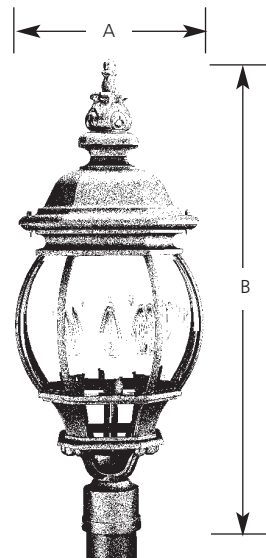

Type _____
 -31
 P5401

Catalog No.	Finish Black	Lamping	Dimensions (Inches)	
			A	B
P5401	-31	4 (c) 60w	11-1/8	27-3/4

Specifications:

General

- Die-cast aluminum construction
- Solid brass interior components
- Clear beveled glass panels: 3-1/2" overall width, 2.3" top & bottom width, 8" ht. (small glass); 5.2" overall width, 4.1" top & bottom width, 8" ht. (large glass)
- Matching wall and chain hung units available

Mounting

- Post top – fitter for 3" post or pedestal mount

Electrical

- Candelabra based sockets
- Pre-wired

Labeling

- UL-CUL wet location listed