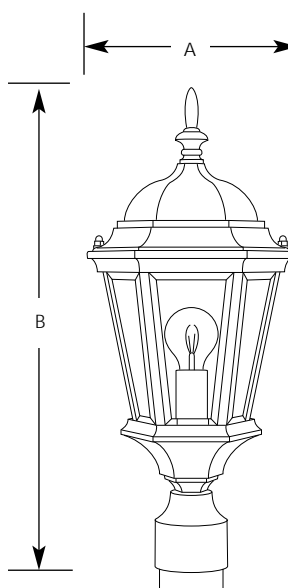

Type	_____	
	-30	-31
P5482	<input type="checkbox"/>	<input type="checkbox"/>
P5483	<input type="checkbox"/>	<input type="checkbox"/>

Catalog No.	Finish		Lamping	Dimensions (Inches)	
	Textured White	Textured Black		A	B
P5482	-30	-31	1-100w A19	9-1/2	21-1/4
P5483	-30	-31	3 (c) 60w	13	26

Specifications:

General

- Black (-31) and White (-30) textured finishes
- Candle covers match fixture finish
- Die-cast aluminum construction
- Solid brass interior components
- Clear beveled glass panels
- Each glass panel replaceable
- Matching wall units available

Mounting

- Post top – fitter for 3" post or pedestal mount

Electrical

- Medium based socket
 - Porcelain with nickel-plated brass screw shell
- Candelabra sockets
 - Phenolic sockets

Labeling

- Post top – wet location listed
- UL-CUL listed