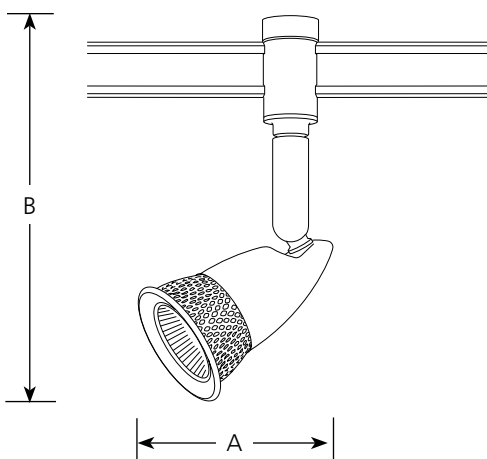

Incandescent  
Halogen

**Illuma-Flex® Track Head**  
Mesh Shade Low Voltage

**Track**

Type \_\_\_\_\_  
-09  
P6119

Catalog No.	Finish	Lamping	Dimensions (Inches)	
	Brushed Nickel		A	B
P6119	-09	12v 35w MR(Incl)	3-1/8	6

**Specifications:**

General

- Flex track holder with mesh shade
- Brushed nickel plated finish
- 35w MR 11 lamp included
- Mounts anywhere along Illuma-Flex track sections

Track Head Support

- Single stem mounting
- 358 degree rotation
- 0 to 90 degree vertical swing

Electrical

- Attaches to 12 volt Illuma-Flex track
- Lamp (included) has a GU4 bi-pin base

Labeling

- UL-CUL listed

Progress Lighting  
701 Millennium Blvd.  
Greenville, South Carolina  
29607

www.progresslighting.com