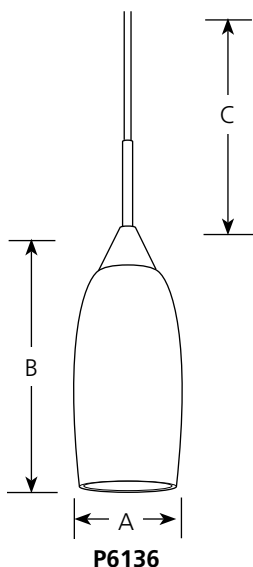

Incandescent
Halogen

Illuma-Flex® Mini Pendant
Tulip Glass Low Voltage

Track

	Type							
	-09A	-174A	-09B	-174B	-09R	-174R	-09W	-174W
P6136	<input type="checkbox"/>	<input type="checkbox"/>	<input type="checkbox"/>	<input type="checkbox"/>	<input type="checkbox"/>	<input type="checkbox"/>	<input type="checkbox"/>	<input type="checkbox"/>

Catalog No.	Finish			Lamping	Dimensions (Inches)		
	Brushed Nickel	Urban Bronze	Glass		A	B	C
P6136	-09A	-174A	Amber	12v T4 35w (Incl)	2-3/8	5-3/4	72
P6136	-09B	-174B	Blue	12v T4 35w (Incl)	2-3/8	5-3/4	72
P6136	-09R	-174R	Red	12v T4 35w (Incl)	2-3/8	5-3/4	72
P6136	-09W	-174W	White	12v T4 35w (Incl)	2-3/8	5-3/4	72

Specifications:

General

- Flex track mini-pendant
- Tulip shaped glass with white interior
- Plated brushed nickel (-09) or urban bronze (-174) finishes
- One 35w T4 lamp included
- Mounts anywhere along Illuma-Flex track sections, or on monopoints
- Includes adapter that allows unit to be mounted to P8516 transformer for Alpha track system also.

Mini Pendant Support

- A small wiring compartment is located just below the fitter to allow adjustment of cord length
- Cord is Teflon coated copper wire with a silicon sleeve that matches the finish

Electrical