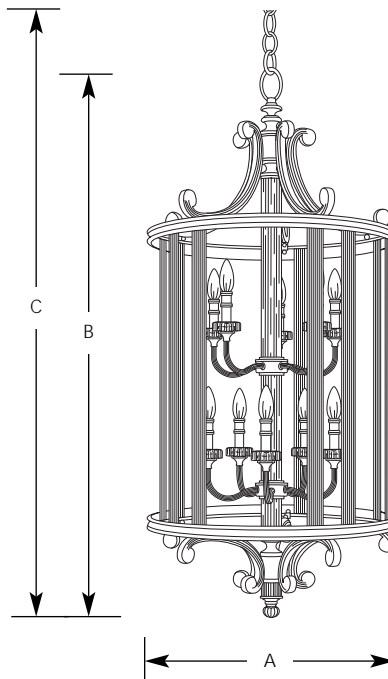

Type \_\_\_\_\_  
 -101  
 P2816

Catalog No.	Finish	Lamping	Dimensions (Inches)		
	Classic		A	B	C
P2816	Silver	10 (c) 60w	22	50	173

**Specifications:**

General

- Clear crystal bobeches and center column
- Open cage style hall and foyer.
- A two tier (5/5) mini-chandelier inside
- Plated classic silver finish
- 10 feet of 9 gauge chain supplied
- Steel Construction
- Companion chandelier, hall and foyer, wall bracket, pendant, close to ceiling and bath and vanity units

Electrical

- Phenolic candelabra based sockets
- 15 feet of wire supplied
- Pre-wired

Labeling

- UL-CUL listed

Mounting

- Ceiling chain mounted
- Canopy covers a standard 4" hexagonal outlet box
- Mounting strap for outlet box included