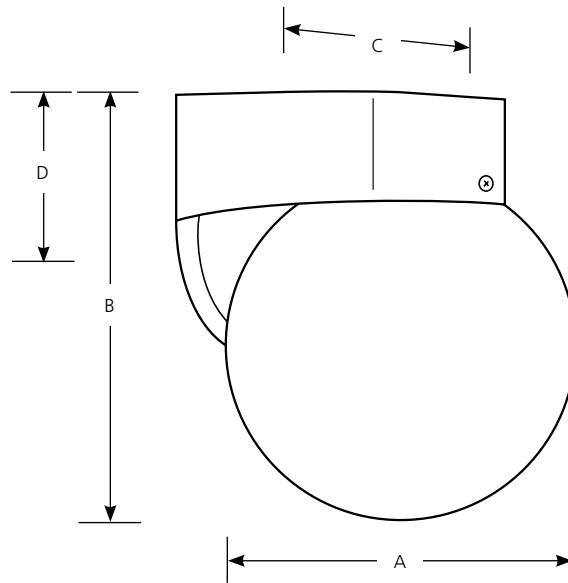

Compact Fluorescent

**Non-Metallic
Energy Star compliant**

Outdoor

Type _____
-30WB -31WB

P5816

Catalog No.	Finish		Lamping	Dimensions (Inches)			
	White	Black		A	B	C	D
P5816	-30WB	-31WB	1-18w GU-24 (included)	6	7-1/8	6-1/2	2-1/2

Specifications:

General

- White acrylic diffuser globe: 6" dia.
- White (-30) or Black (-31) finish
- Polycarbonate construction
- One 18w GU-24 lamp (included)
- Energy Star Certified

Electrical

- GU24 base socket
- Pre-wired

Labeling

- UL-CUL Wet location listed

Mounting

- Wall mount
- Back plate covers a standard 4" hexagonal recessed outlet box
- Mounting strap for outlet box included

Progress Lighting
701 Millennium Blvd.
Greenville, South Carolina
29607