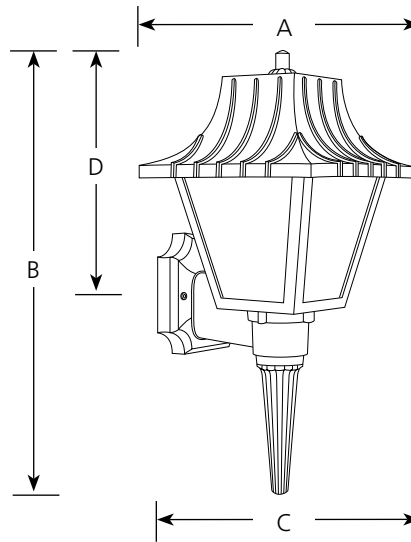

Compact Fluorescent

Non-Metallic

Outdoor

Type \_\_\_\_\_  
 -30WB    -31WB

P5843       

Catalog No.	Finish		Lamping	Dimensions (Inches)			
	White	Black		A	B	C	D
P5843	-30WB	-31WB	1-18w GU-24 (included)	8	17	8-1/4	10-3/4

**Specifications:**

General

- White acrylic diffuser panels
- White (-30WB) or Black (-31WB) material
- Roof hinges for lamp replacement
- Mansard roof
- Polypropylene construction

Electrical

- GU24 base socket
- Pre-wired

Labeling

- UL-CUL Wet location listed

Mounting

- Wall mount
- Back plate covers a standard 4" hexagonal recessed outlet box
- Mounting strap for outlet box included

Progress Lighting  
 701 Millennium Blvd.  
 Greenville, South Carolina  
 29607