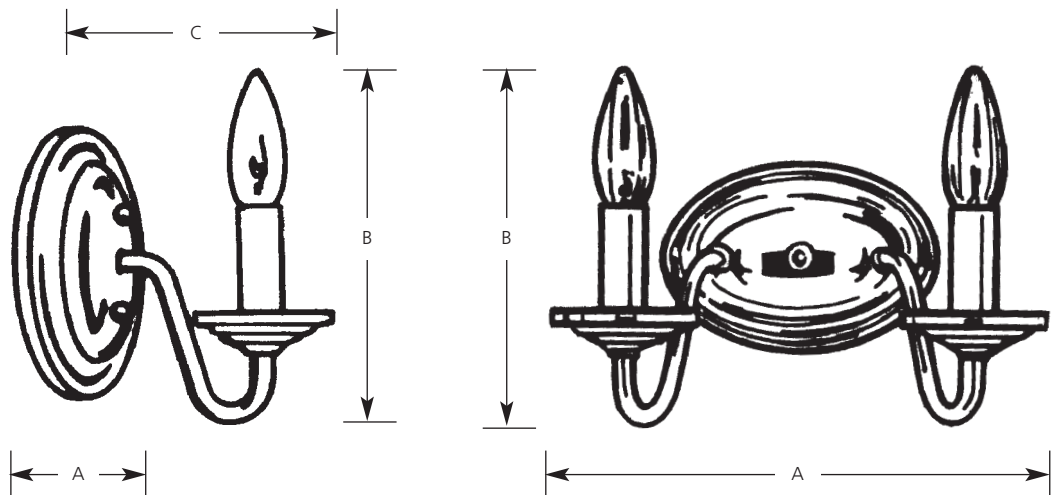

Type _____

-10

P2935

P2936

Catalog No.	Finish Polished Brass	Lamping	Dimensions (Inches)		
			A	B	C
P2935	-10	1 (c) 60w	4-1/4	6-3/4	6-1/2
P2936	-10	2 (c) 60w	10-1/4	5-3/4	5-3/4

Specifications:

General

- Polished Brass
- Oval shaped canopy

Mounting

- Wall mount
- Covers outlet box
- Canopy 4-1/8" w., 6-1/8" ht.
- Mounting strap for outlet box included

Electrical

- Candelabra socket
- White candle cover
- Pre-wired

Labeling

- UL-CUL listed