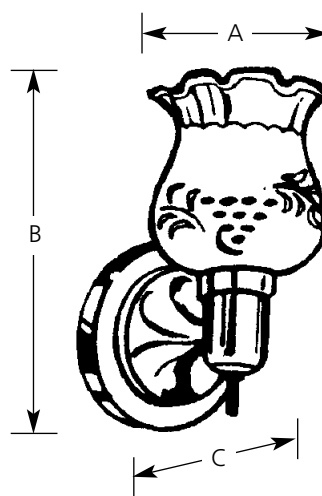

Type \_\_\_\_\_  
-10  
P3830

Catalog No.	Finish Polished Brass	Lamping	Dimensions (Inches)		
			A	B	C
P3830	-10	1 (m) 100w	4-1/2	8-1/2	4-1/2

**Specifications:**

General

- Single lamp wall bracket
- Etched glass frilled shade
- Complete with on/off switch

Mounting

- Wall mount - Up position only
- Covers outlet box
- Canopy is 4-1/2" dia.
- Mounting strap for outlet box included

Electrical

- Medium based phenolic sockets
- Pre-wired

Labeling

- UL-CUL listed