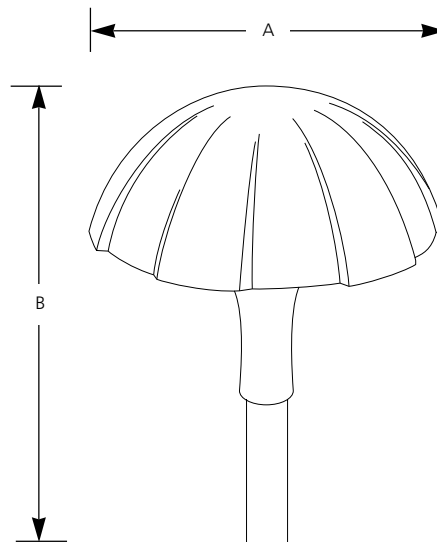

Type _____
 -25WB -31WB
 P5238

Catalog No.	Finish		Lamping	Dimensions (Inches)	
	Verde	Black		A	B
P5238	-25WB	-31WB	1-20w G4 Bi-pin	6-1/2	11-1/2

Specifications:

General

- Cast aluminum top
- Aluminum construction
- Powder coat finish
- Tempered lens bottom
- Top twists off for easy re-lamping
- Stem included
- Mounting ground stake included
- 20 watt halogen lamp included
- Low voltage landscape fixture

Mounting

- Stake mounted into ground

Electrical

- Ceramic G4 Bi-pin socket
- 36" inches of wire
- Units must be wired to an approved 12V transformer of proper capacity
- Recommend P8673-31R connectors or equal

Labeling

- UL-CUL wet location listed