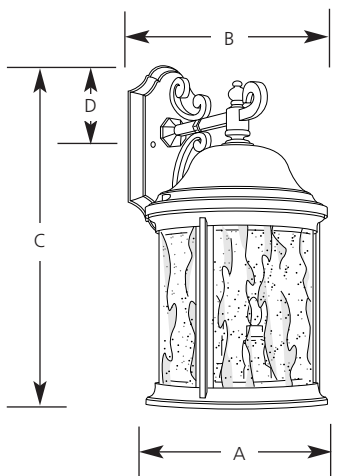

Catalog No.	Finish		Lamping	Dimensions (Inches)			
	Textured Black	Cobblestone		A	B	C	D
P5649	-31	-33	2 (c) 60w	6-5/8	9-3/8	15-3/4	4
P5650	-31	-33	3 (c) 60w	8-5/8	10-3/8	17-1/4	4-1/2
P5651	-31	-33	3 (c) 60w	9-5/8	12-3/4	20-1/2	7
P5652	-31	-33	3 (c) 60w	8-5/8	12-3/8	26-1/4	19-1/4
P5653	-31	-33	3 (c) 60w	9-5/8	12-3/4	28	21

P5649, P5650, P5651

P5652, P5653

Specifications:

General

- Textured Black (-31) and Cobblestone (-33) finishes
- Candle covers match fixture finish
- Die-cast aluminum construction
- Solid brass interior components
- Cast wall plate
- Water-seeded glass panels
- Each glass panel replaceable
- Matching post, chain-hung and ceiling mounted units available