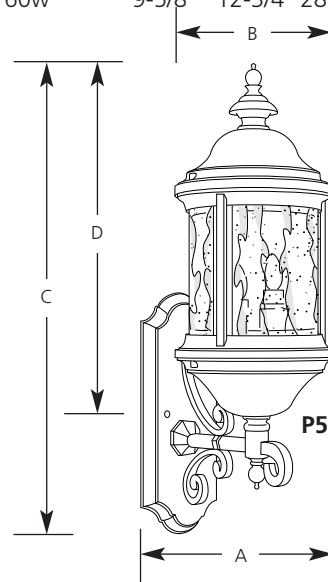

Catalog No.	Finish		Lamping	Dimensions (Inches)			
	Textured Black	Cobblestone		A	B	C	D
P5649	-31	-33	2 (c) 60w	6-5/8	9-3/8	15-3/4	4
P5650	-31	-33	3 (c) 60w	8-5/8	10-3/8	17-1/4	4-1/2
P5651	-31	-33	3 (c) 60w	9-5/8	12-3/4	20-1/2	7
P5652	-31	-33	3 (c) 60w	8-5/8	12-3/8	26-1/4	19-1/4
P5653	-31	-33	3 (c) 60w	9-5/8	12-3/4	28	21

P5649, P5650, P5651

P5652, P5653

Specifications:

General

- Textured Black (-31) and Cobblestone (-33) finishes
- Candle covers match fixture finish
- Die-cast aluminum construction
- Solid brass interior components
- Cast wall plate
- Water-seeded glass panels
- Each glass panel replaceable
- Matching post, chain-hung and ceiling mounted units available