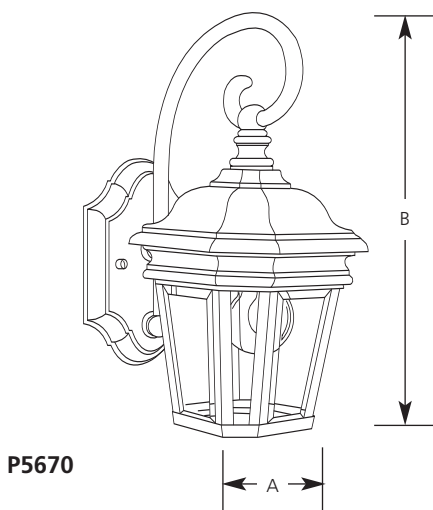

Catalog No.	Finish			Lamping	Dimensions (Inches)			
	Cobble-stone	Golden Baroque	Oil Rubbed Bronze		A	B	C	D
P5670	-33	-50	-108	1 (m) 100w	7	12-3/4	8-1/2	8
P5671	-33	-50	-108	2 (c) 60w	10	17	11	9
P5672	-33	-50	-108	3 (c) 60w	11	28-3/4	12-1/2	11-1/2
P5673	-33	-50	-108	4 (c) 60w	14	32-3/4	14-7/8	13-1/4

Specifications:

General

- Die cast aluminum exterior construction
- Solid brass interior components
- Hand painted finishes, with powder coat base
- Oil Rubbed Bronze finish is painted
- Clear beveled glass panels
- P5671, P5672, and P5673 have hinged door for easy re-lamping
- Glass panels removable
- Heavy support arm
- Companion chain hung, and post mount lanterns