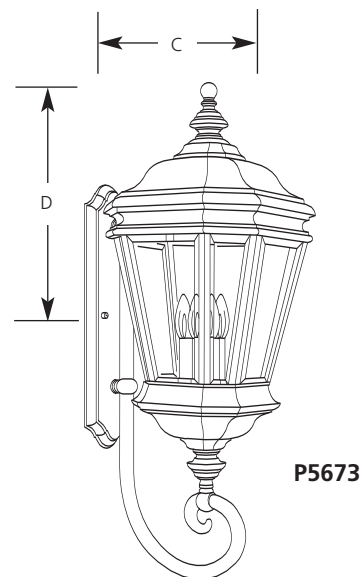

Catalog No.	Finish			Lamping	Dimensions (Inches)			
	Cobble-stone	Golden Baroque	Oil Rubbed Bronze		A	B	C	D
P5670	-33	-50	-108	1 (m) 100w	7	12-3/4	8-1/2	8
P5671	-33	-50	-108	2 (c) 60w	10	17	11	9
P5672	-33	-50	-108	3 (c) 60w	11	28-3/4	12-1/2	11-1/2
P5673	-33	-50	-108	4 (c) 60w	14	32-3/4	14-7/8	13-1/4

Specifications:

General

- Die cast aluminum exterior construction
- Solid brass interior components
- Hand painted finishes, with powder coat base
- Oil Rubbed Bronze finish is painted
- Clear beveled glass panels
- P5671, P5672, and P5673 have hinged door for easy re-lamping
- Glass panels removable
- Heavy support arm
- Companion chain hung, and post mount lanterns

- Support bracket for P5673 included for easy one person mounting
- P5670 Canopy 4-1/2" W., 7" h.
- P5671 Canopy 4-1/2" W., 9" h.
- P5672 Canopy 4-1/2" W., 14" h.
- P5673 Canopy 4-1/2" W., 17-5/8" h.

Electrical