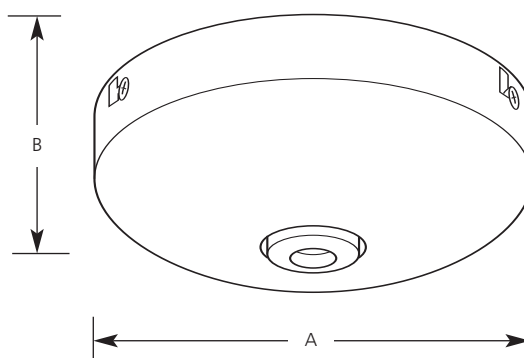

Type \_\_\_\_\_  
-09  
P8780

Catalog No.	Finish	Dimensions (Inches)	
	Brushed Nickel	A	B
P8780	-09	5-7/8	3-3/8

**Specifications:**

General

- 50 watt - 120 to 12 volt low profile transformer
- Permits quick connect mounting of any Illuma-Flex fixture to ceiling box
- P8777 converting adaptor included with all fixtures is used to make the connection
- Push and turn connection
- No fixture-to-box wiring required
- Brushed nickel plated finish
- Requires electronic low voltage dimmer for dimming operation

Mounting

- Ceiling mount over a standard 4" recessed octagonal outlet box (by others)
- Canopy covers outlet box
- Mounting hardware included for attachment to a standard 4" outlet box.

Electrical

- 50 watt - 120 to 12 volt electronic transformer