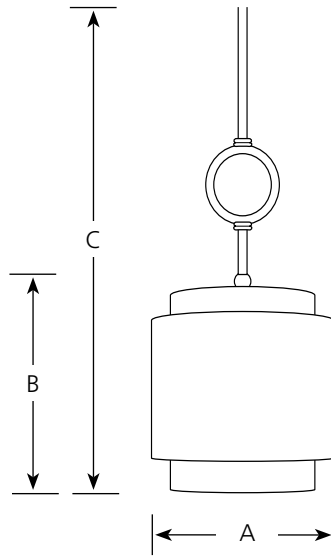

Type _____
 -134
 P5054

Finish			Dimensions (Inches)		
Catalog No.	Silver Ridge	Lamping	A	B	C
P5054	-134	1 (m) 100w	10	17-1/2	74

Specifications:

General

- Thistle weave with toasted linen finish fabric shade, 10" dia. x 10" T.
- Shade fits medium base socket
- Two 6", one 12", and two 15" matching stem sections supplied with concealed connectors
- Painted finish
- Steel construction
- Companion chandeliers, close to ceiling, pendant, and wall bracket units

Mounting

- Ceiling stem mounted
- Canopy covers a standard 4" hexagonal outlet box
- Canopy has hang straight swivel for sloped ceilings
- Mounting strap for outlet box included

Electrical

- Ceramic medium based sockets
- Pre-wired