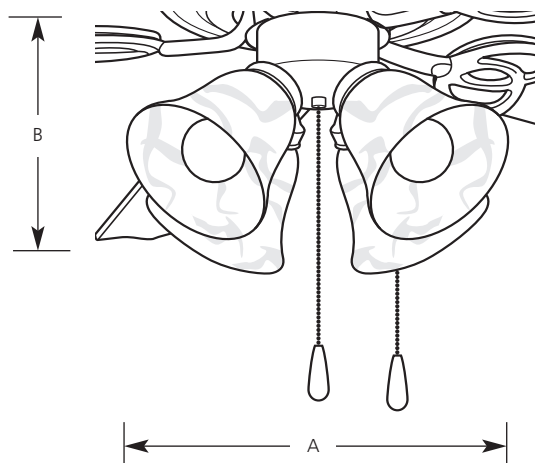

	Type _____					
	-04	-09	-10	-30	-33	-44
P2610	<input type="checkbox"/>	<input type="checkbox"/>	<input type="checkbox"/>	<input type="checkbox"/>	<input type="checkbox"/>	<input type="checkbox"/>

Catalog No.	Finish						Dimensions (Inches)	
	Platinum Mist	Brushed Nickel	Polished Brass	White	Cobble-stone	Oxford Silver	A	B
P2610	-04	-09	-10	-30	-33	-44	15	6-1/4

Specifications:

General

- Four alabaster glass shades with clip on mounting
- Pull chain on brushed nickel (-09) is chrome with a maple fob, white (-30) finish is chrome with a white fob, polished brass (-10) is polished brass chain with a medium oak fob, and on the rest are antique brass with a medium oak fob.
- Utilizes (4) 60-watt medium base lamps, or (4) 13-watt medium base spiral CFL (included)