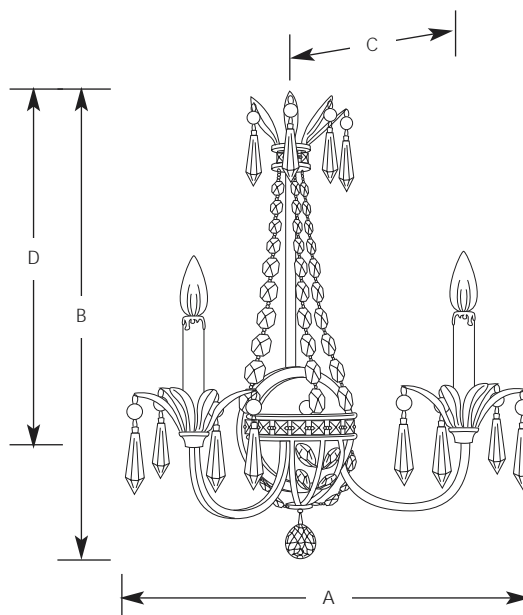

Type _____
-63
P2955

Catalog No.	Finish Imperial Gold	Lamping	Dimensions (Inches)			
			A	B	C	D
P2955	-63	2 (c) 60w	20-1/2	21	7	15

Specifications:

General

- Graduated octagon jeweled chains
- Faceted glass jewel drops
- Decorative leaf highlights with glass inserts
- Matching candle covers
- P8619-01 Beige Silk Dupioni fabric shield shade with braided trim available
- Hand painted finish
- Steel construction
- Companion fixtures: Chandelier, Hall & Foyer

Mounting

- Wall mount
- Covers outlet box
- Mounting strap for outlet box included
- Backplate 6" dia.

Electrical

- Candelabra based sockets
- Pre-wired

Labeling

- UL-CUL listed