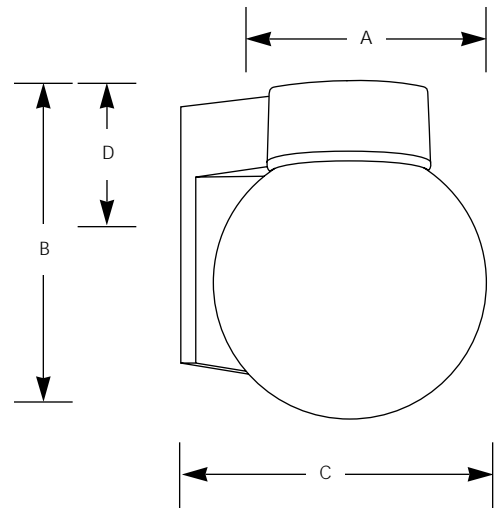

Type _____
 -16 -31
 P5616
 P5617

Catalog No.	Finish		Mounting	Lamping	Dimensions (Inches)			
	Satin Aluminum	Black			A	B	C	D
P5616	-16	-31	Wall or ceiling	1-60w A19	7-1/2	6	N/A	N/A
P5617	-16	-31	Wall	1-100w A19	7	6	7	3-1/4

P5616

P5617

Specifications:

General

- Cast aluminum construction
- Satin or Black Aluminum finish
- White glass globe diffuser
- Threaded globe screws into aluminum housing
- Vapor proof gasket supplied between glass and housing

- Medium base porcelain socket with nickel plated brass screw shell

Options

- Satin Aluminum finish - specify "16" suffix
- Black finish - specify "31" suffix

Labeling

- UL-CUL wet location listed