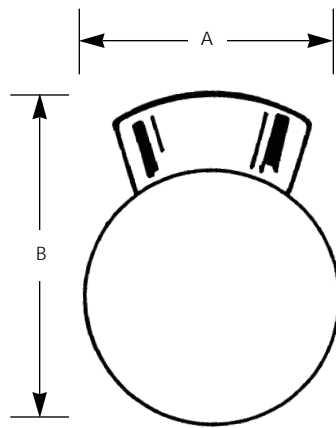

Type _____
 -16 -31
 P5616
 P5617

Catalog No.	Finish		Mounting	Lamping	Dimensions (Inches)			
	Satin Aluminum	Black			A	B	C	D
P5616	-16	-31	Wall or ceiling	1-60w A19	7-1/2	6	N/A	N/A
P5617	-16	-31	Wall	1-100w A19	7	6	7	3-1/4

P5616

P5617

Specifications:

General

- Cast aluminum construction
- Satin or Black Aluminum finish
- White glass globe diffuser
- Threaded globe screws into aluminum housing
- Vapor proof gasket supplied between glass and housing

- Medium base porcelain socket with nickel plated brass screw shell

Options

- Satin Aluminum finish - specify "16" suffix
- Black finish - specify "31" suffix

Labeling

- UL-CUL wet location listed