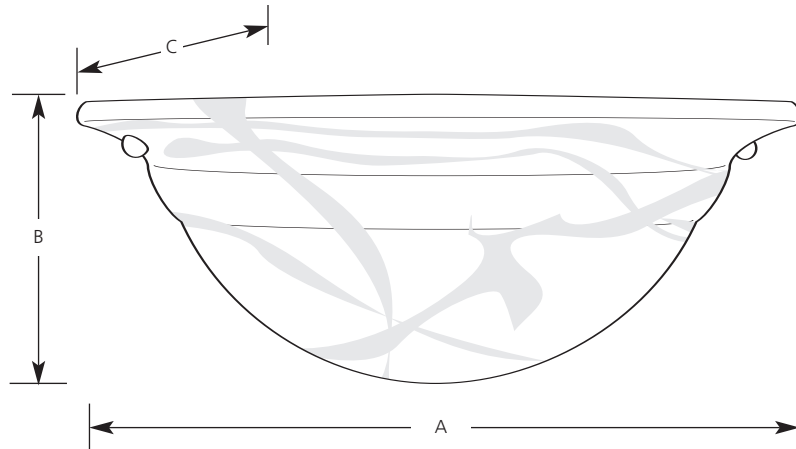

Compact Fluorescent

**Brushed Nickel**  
with Alabaster Glass

**Sconce**

Type \_\_\_\_\_  
-09EBWB  
P7079

Catalog No.	Finish	Lamping	Socket	Dimensions (Inches)		
	Brushed Nickel			A	B	C
P7079	-09EBWB	1-18w 4 pin Quad (included)	G24q2	12-1/4	4-3/4	6

**Specifications:**

General

- Alabaster glass diffuser
- Open top with offset lip
- Diffuser mounting screw heads are included in brushed nickel, chrome, brass and bronze finishes
- Plated finishes
- Steel construction
- Certified Energy Star Product