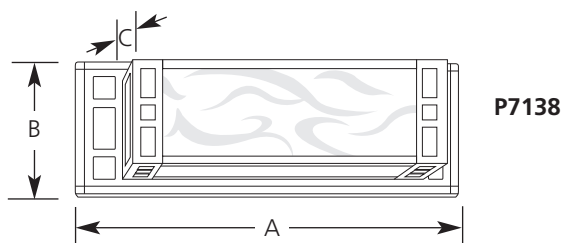

Type _____

-46EB

P7138

P7139

P7140

P7141

Catalog No.	Finish	Lamping	Dimensions (Inches)		
	Weathered Bronze		A	B	C
P7138	-46EB	1-26w CF	14-1/4	5	4
P7139	-46EB	2-F17T8	28-1/2	5	4
P7140	-46EB	2-F25T8	40-1/2	5	4
P7141	-46EB	2-F32T8	52-1/2	5	4

Specifications:

General

- Hand painted finish with gold highlights
- Detailed stamped back plate
- Unique mission styling
- Light Honey Art glass front and side panels
- Etched glass bottom panel for maximum light output
- Easy relamping by removing two top screws
- Energy efficient
- ADA compliant
- P7138 can be mounted horizontally and vertically
- P7139, P7140, and P7141 open top
- Companion fixtures: chandelier, wall bracket, hall & foyer, pendants, accessories