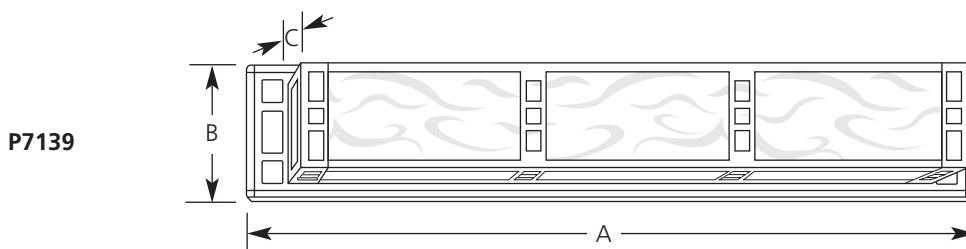

Type _____

-46EB

P7138

P7139

P7140

P7141

Catalog No.	Finish	Lamping	Dimensions (Inches)		
	Weathered Bronze		A	B	C
P7138	-46EB	1-26w CF	14-1/4	5	4
P7139	-46EB	2-F17T8	28-1/2	5	4
P7140	-46EB	2-F25T8	40-1/2	5	4
P7141	-46EB	2-F32T8	52-1/2	5	4

Specifications:

General

- Hand painted finish with gold highlights
- Detailed stamped back plate
- Unique mission styling
- Light Honey Art glass front and side panels
- Etched glass bottom panel for maximum light output
- Easy relamping by removing two top screws
- Energy efficient
- ADA compliant
- P7138 can be mounted horizontally and vertically
- P7139, P7140, and P7141 open top
- Companion fixtures: chandelier, wall bracket, hall & foyer, pendants, accessories