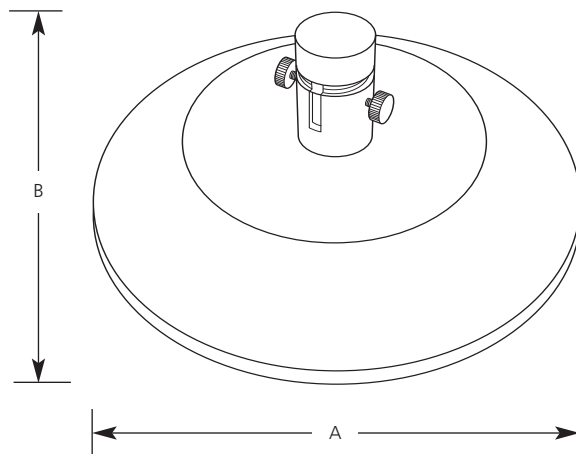

Type _____
 -09 -174
 P8776

Catalog No.	Finish		Dimensions (Inches)	
	Brushed Nickel	Urban Bronze	A	B
P8776	-09	-174	9-5/16	4-3/4

Specifications:

General

- 300 watt - 120 to 12 volt low profile electronic transformer
- Mounts anywhere along Illuma-Flex track sections
- Positive support and connection for the Flex track

Electrical

- Maximum loading is 300w, minimum loading is 50w
- LED Overload Indicator

Labeling

- UL-CUL listed

Mounting

- Ceiling mount over a standard 4" hexagonal outlet box (by others)
- Removal of bottom cap allows track to be slid into slot, cap is replaced and side thumb screws tightened for solid contact to track
- Mounting hardware included for attachment to a standard 4" hexagonal outlet box.