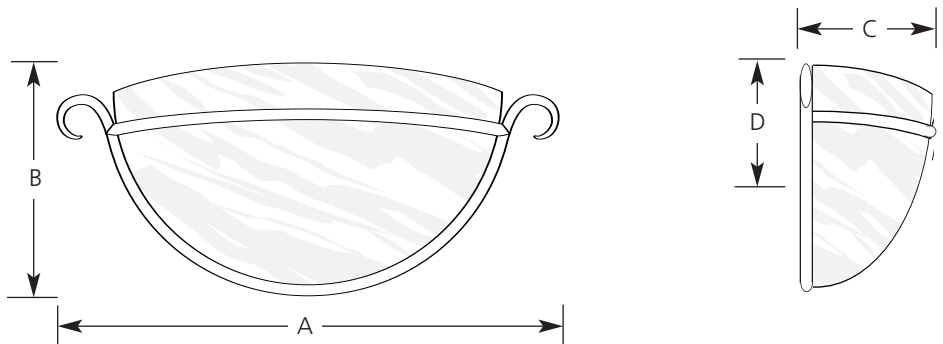

Compact Fluorescent

**Travera Collection**  
Electronic Ballast

**Sconce**

Type \_\_\_\_\_  
-56EB -57EB  
P7169

Catalog No.	Finish		Lamping	Dimensions (Inches)			
	Antique Bisque	Copper Verde		A	B	C	D
P7169	-56EBWB	-57EBWB	1-26w Quad CF (4-pin)	19	7-3/4	4	3

**Specifications:**

General

- Faux Tiffany Art glass
- Steel construction
- Hand painted finish
- Scroll framework
- Electronic HPF ballast
- 120V to 277V ballast
- Meets Americans with Disabilities Act
- Companion fixtures: chandeliers, wall sconce, foyer, pendants, and close to ceiling
- Certified Energy Star Product