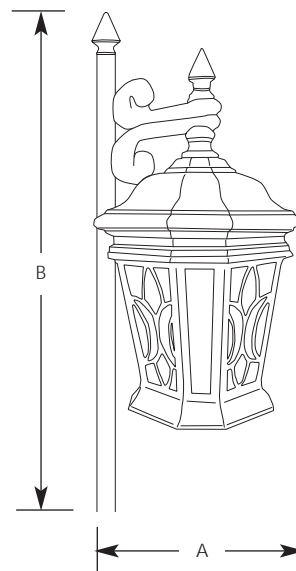

Type _____
 -71
 P5276

Catalog No.	Finish	Lamping	Dimensions (Inches)	
	Gilded Iron		A	B
P5276	71	1 12v T5 18w	6-1/4	25

Specifications:

General

- Tiffany style art glass and frosted seeded glass insert panels
- Hand painted Gilded Iron (-71) finish
- Cast aluminum path light and arm
- Includes brass stem threaded for 1/2" NPS, stake, connector and lamp
- Companion fixtures: Outdoor wall, chain hung and post top

Mounting

- Path light fixture on stake (P8618-31) included
- 1/2" NPS thread for other types of mounting

Electrical

- Wedge based socket
- T5 -18w lamp included
- Connector (P8651-31R) included
- 72" of wire furnished for connection to source
- Unit must be connected to an approved 12v transformer
- Prewired