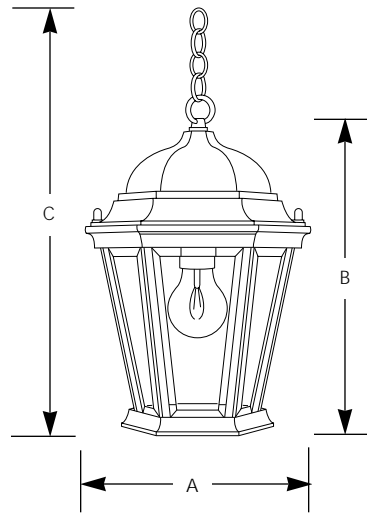

Type _____
 -30 -31
 P5582

Catalog No.	Finish		Lamping	Dimensions (Inches)		
	Textured White	Textured Black		A	B	C
P5582	-30	-31	1-100w A19	9-1/2	15	51

Specifications:

General

- Black (-31) and White (-30) textured finishes
- Candle covers match fixture finish
- Die-cast aluminum construction
- Solid brass interior components
- Clear beveled glass panels
- Each glass panel replaceable
- Matching wall units available

Electrical

- Medium based sockets
- Porcelain with nickel-plated brass screw shell

Labeling

- UL-CUL damp location listed

Mounting

- Chain hung
- 36" steel painted chain
- 10 feet of wire
- Matching canopy with mounting strap for outlet box
- Covers standard outlet box
- Canopy 4-1/2" dia.