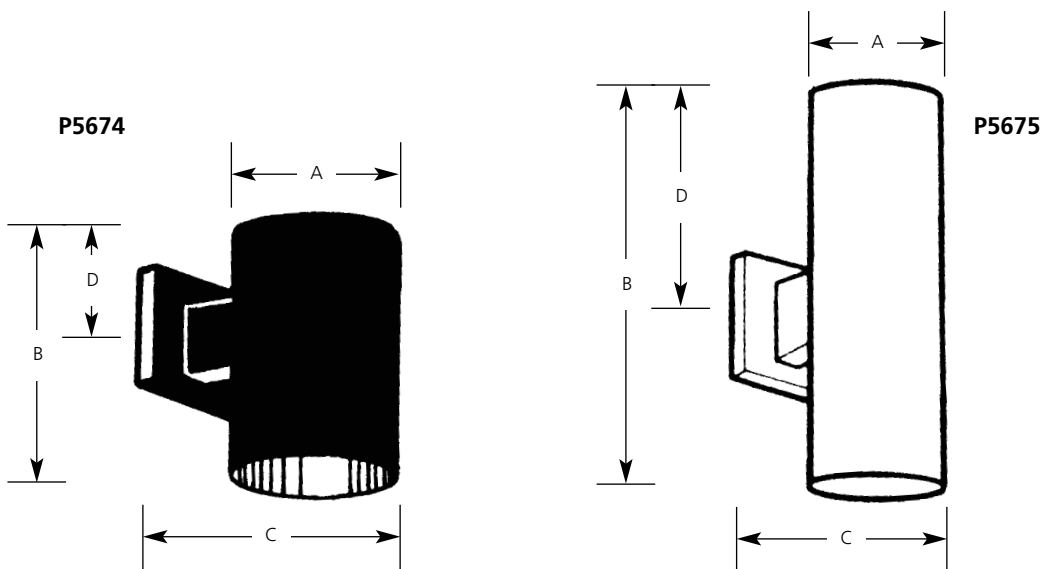

Catalog No.	Finish				Lamping	Dimensions (Inches)			
	Bronze	White	Black	Gray		A	B	C	D
P5674	-20	-30	-31	-82	1-75w PAR30, 65w BR30	5	7-1/4	8	2-1/2
P5675	-20	-30	-31	-82	2-75w PAR30	5	14	8	7

**Specifications:**

General

- Extruded aluminum .125 wall thickness one piece cylinder
- Cast aluminum wall bracket
- P5674 - Down lighting
- P5675 - Up/Down lighting. P8799-31 top cover lens recommended when unit is used outdoors
- Interior finish matches exterior finish

Mounting

- Covers any outlet box
- Cast mounting bracket is 4-1/2" square
- Outlet box mounting bracket supplied permitting attachment of unit to wall with one almost invisible set screw

Electrical

- Medium base porcelain socket with nickel plated brass screw shell