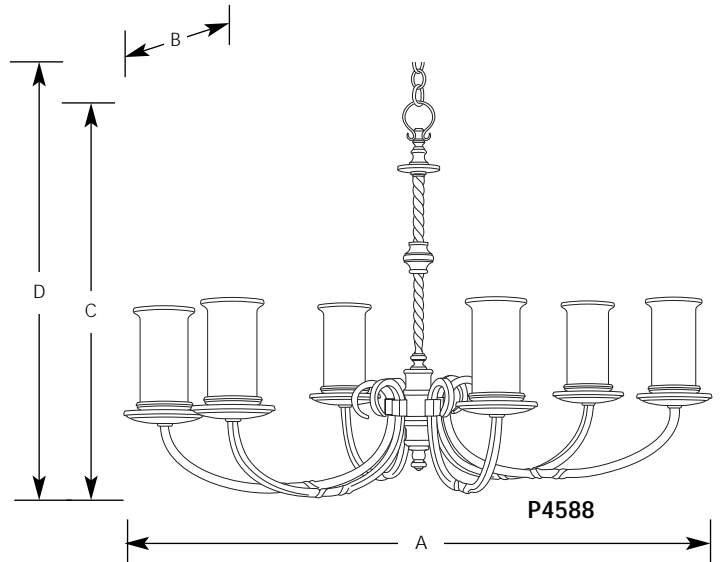

Catalog No.	Finish			Lamping	Dimensions (Inches)			
	Forged Black	Roasted Java	Antique Pewter		A	B	C	D
P4586	-80	-102	-103	3 (c) 60w	18	NA	17	92
P4587	-80	-102	-103	5 (c) 60w & 1 (m) 50 R20	24-1/4	NA	23	98
P4588	-80	-102	-103	6 (c) 60w	37-7/8	26	24-3/8	99

Specifications:

General

- Jasmine mist glass shades
- Uplight style
- P4588 is an oval chandelier (top view)
- Scrolled square arms
- Spiraled center column
- Painted finishes
- 6 feet of 9 gauge chain supplied
- Steel Construction
- Companion chandeliers, hall and foyer, wall bracket, close to ceiling, and bath and vanity units

Mounting

- Ceiling chain mounted
- Canopy covers a standard 4" hexagonal outlet box
- Mounting strap for outlet box included

Electrical

- Phenolic candelabra based sockets. Downlight in P4587 has a ceramic medium based socket
- 15 feet of wire supplied
- Pre-wired