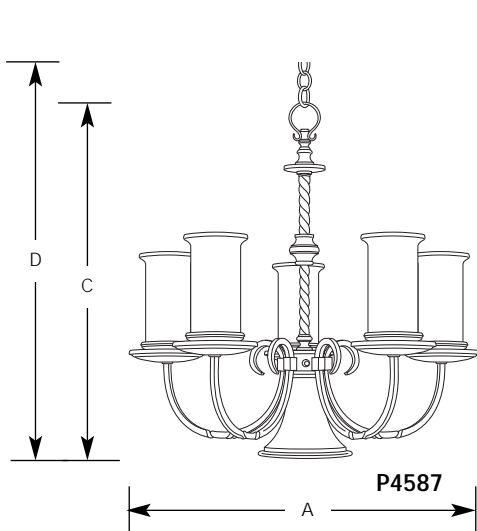

Catalog No.	Finish			Lamping	Dimensions (Inches)			
	Forged Black	Roasted Java	Antique Pewter		A	B	C	D
P4586	-80	-102	-103	3 (c) 60w	18	NA	17	92
P4587	-80	-102	-103	5 (c) 60w & 1 (m) 50 R20	24-1/4	NA	23	98
P4588	-80	-102	-103	6 (c) 60w	37-7/8	26	24-3/8	99

Specifications:

General

- Jasmine mist glass shades
- Uplight style
- P4588 is an oval chandelier (top view)
- Scrolled square arms
- Spiraled center column
- Painted finishes
- 6 feet of 9 gauge chain supplied
- Steel Construction
- Companion chandeliers, hall and foyer, wall bracket, close to ceiling, and bath and vanity units

Mounting

- Ceiling chain mounted
- Canopy covers a standard 4" hexagonal outlet box
- Mounting strap for outlet box included

Electrical

- Phenolic candelabra based sockets. Downlight in P4587 has a ceramic medium based socket
- 15 feet of wire supplied
- Pre-wired