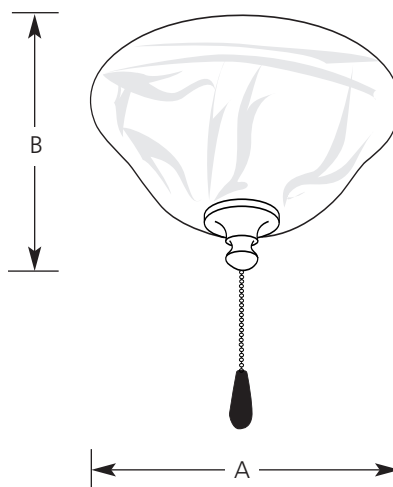

Catalog No.	Finish					Dimensions (Inches)	
	Platinum Mist	Brushed Nickel	Polished Brass	Golden Umber	White	A	B
P2612	-04	-09	-10	-27	-30	10-3/4	6

Catalog No.	Cobblestone	Oxford Silver	Weathered Bronze	Burnished Chestnut	Dimensions (Inches)	
	A	B			A	B
P2612	-33	-44	-46	-86	10-3/4	6

**Specifications:**

General

- Alabaster glass bowl
- Pull chain on brushed nickel (-09) is chrome with a maple fob, polished brass (-10) is polished brass chain with a medium oak fob, white (-30) finish is chrome with a white fob, and the rest are antique brass with a medium oak fob.
- Utilizes (2) 60-watt candelabra based lamps