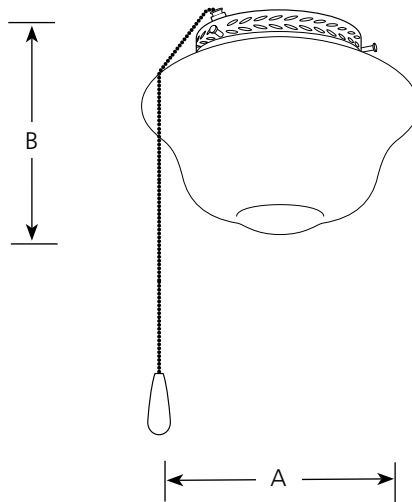

Type \_\_\_\_\_  
 -09 -20 -30 -33 -44  
 P2644

Catalog No.	Finish					Dimensions (Inches)	
	Forged Nickel	Antique Bronze	Cobblestone	White	Oxford Silver	A	B
P2644	-09	-20	-30	-33	-44	6-1/2"	8-1/2"

**Specifications:**

General

- Schoolhouse style white glass shade - 8-1/2" dia. x 5-7/8" ht.
- Pull chain on Brushed Nickel (-09) is chrome with a maple fob, White (-30) finish is chrome with a white fob, and on the rest are antique brass with a medium oak fob.
- Utilizes two 40w candelabra based lamps
- Brushed nickel (-09) is a plated finishes
- Steel construction

Mounting

- Universal -use with any indoor fan with 1/8" IPS light kit adapter

Electrical

- Two ceramic candelabra based sockets
- Quick connect wiring to fan
- Prewired

Labeling

- UL listed