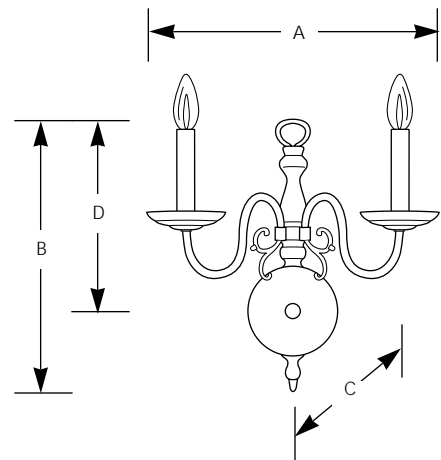

Type _____

-10

P3801

P3802

Catalog No.	Finish Polished Brass	Lamping	Dimensions (Inches)			
			A	B	C	D
P3801	-10	1 (c) 60w	4-1/2	14	9	9-1/4
P3802	-10	2 (c) 60w	13-3/4	14	7	9-1/4

Specifications:

General

- Polished Solid Brass
- Half ball canopy
- Cast arm backs
- Companion chandeliers and hall and foyer units available
- Optional clear glass shades available (P8633-10)
- Accessory solid brass candle caps (P8788-10)

Mounting

- Wall mount
- Covers outlet box
- Half ball portion of canopy covering outlet box is 4-1/4" diameter
- Mounting strap for outlet box included

Electrical

- Candelabra phenolic socket
- White candle cover
- Pre-wired