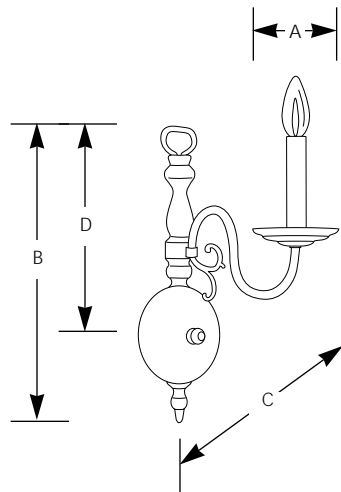

Type _____

-10

P3801

P3802

Catalog No.	Finish Polished Brass	Lamping	Dimensions (Inches)			
			A	B	C	D
P3801	-10	1 (c) 60w	4-1/2	14	9	9-1/4
P3802	-10	2 (c) 60w	13-3/4	14	7	9-1/4

Specifications:

General

- Polished Solid Brass
- Half ball canopy
- Cast arm backs
- Companion chandeliers and hall and foyer units available
- Optional clear glass shades available (P8633-10)
- Accessory solid brass candle caps (P8788-10)

Mounting

- Wall mount
- Covers outlet box
- Half ball portion of canopy covering outlet box is 4-1/4" diameter
- Mounting strap for outlet box included

Electrical

- Candelabra phenolic socket
- White candle cover
- Pre-wired