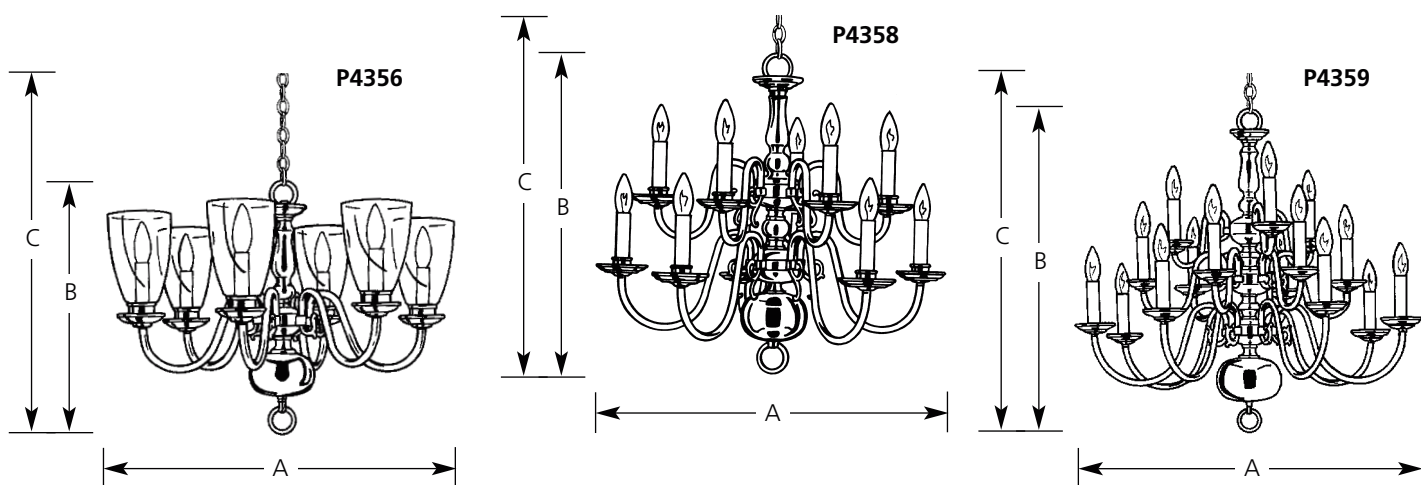

Catalog No.	Finish		Number of Tiers	Lamping	Dimensions (Inches)		
	Polished Brass	Pewter			A	B	C
P4355	-10	N/A	Single	5 (c) 60w	24	18	42
P4356	-10	-17	Single	6 (c) 60w	25	18	42
P4357	-10	N/A	Single	8 (c) 60w	26	18	42
P4358	-10	N/A	Two	10 (c) 60w	26	23	42
P4359	-10	N/A	Three	15 (c) 60w	26	27-1/4	54

Specifications:

General

- Solid brass construction
- Polished Brass (-10) or Pewter (-17) finishes where indicated
- Cast scroll arm backs
- 3 feet of 9 gauge chain
- Companion foyer and wall brackets
- Optional clear glass shade accessory P8633-10 available

Mounting

- Chain hung ceiling
- Covers outlet box
- Mounting strap for outlet box included
- Canopy 5" dia.

Electrical

- 15 feet of wire
- Phenolic candelabra sockets
- White candle covers
- P8788-10 optional candle caps available
- Pre-wired