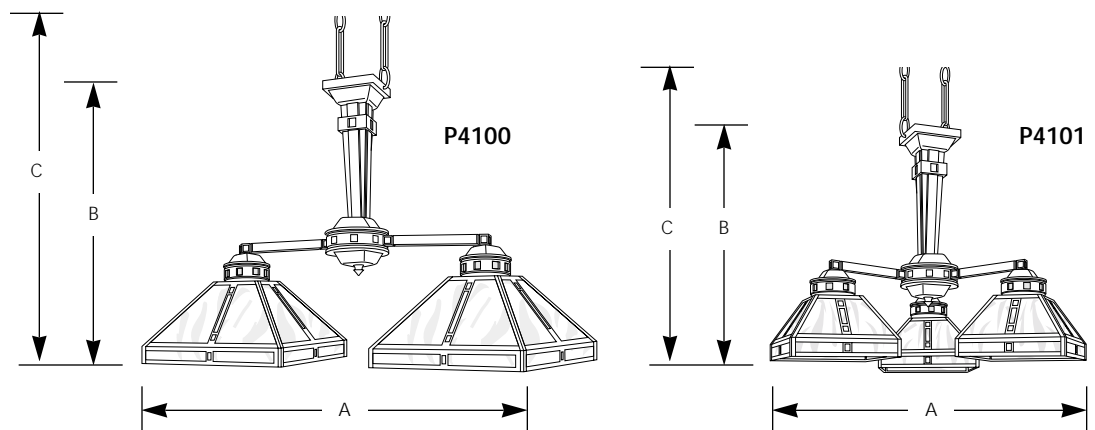

Type _____
 -46
 P4100
 P4101
 P4102

Catalog No.	Finish	Lamping	Dimensions (Inches)		
	Weathered Bronze		A	B	C
P4100	-46	2 (m) 100w	34	19-5/8	58
P4101	-46	3 (m) 100w	27-3/8	19-5/8	58
P4102	-46	4 (m) 100w	30	19-5/8	58

Specifications:

General

- Hand painted finish with gold highlights
- Detailed die cast canopy
- Light Honey Art glass
- Light Honey Art glass accent panels in socket cup
- Dual chain mount for stable alignment
- Detailed cast column and components
- Unique Mission styling
- 3 feet of 9 gauge elongated chain pattern
- Companion fixtures: foyer, close-to-ceiling, wall bracket, pendant, bath & vanity - Fluorescent & Incandescent, and accessories

Mounting

- Canopy 5-1/2" sq.
- Chain-hung ceiling mount
- Covers outlet box
- Mounting strap for outlet box included

Electrical

- 15 feet of wire
- Threaded ceramic sockets with locking ring to secure glass