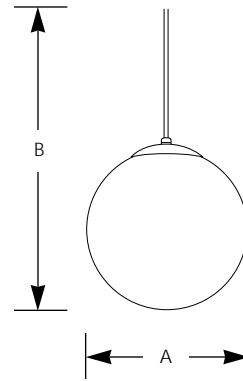

Type \_\_\_\_\_  
 -29  
 P4406

Catalog No.	Finish Black	Lamping	Dimensions (Inches)	
			A	B
P4406	-29	1 (m) 150w	14	54

**Specifications:**

General

- Opal cased glass globes
- Evenly diffused illumination
- White cord canopy and cap

Mounting

- Cord hung ceiling
- Covers outlet box
- Mounting strap furnished for outlet box
- Canopy 5-3/4" dia.

Electrical

- Three conductor SJT cord
- Ceramic socket
- Cord extender (P8625-30) available
- Pre-wired