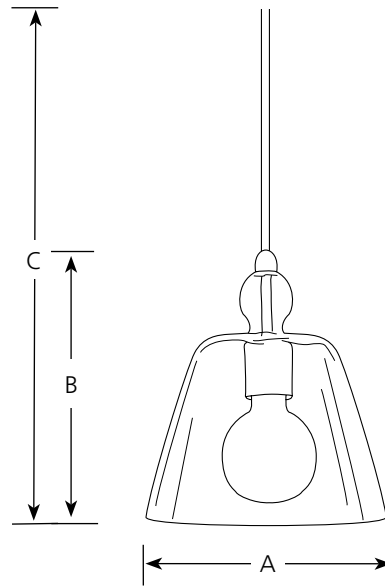

Incandescent

Clear Tapered Glass

Pendant

Type _____

-104

P5184

P5185

Finish

Catalog No.	Polished Nickel	Lamping	Dimensions (Inches)		
			A	B	C
P5184	-104	1 (m) 100w	8-3/4	9	52
P5185	-104	1 (m) 100w	12	12	53

Specifications:

General

- Clear tapered glass shade
- Plated finish
- Steel construction
- Two 6", one 12", and one 15" matching stem sections supplied with concealed connectors

Mounting

- Ceiling mount on stem
- Canopy Covers a standard 4" octagonal recessed outlet box
- Mounting strap for outlet box included

Electrical

- Pre-wired
- 10 feet of wire
- Ceramic medium based socket