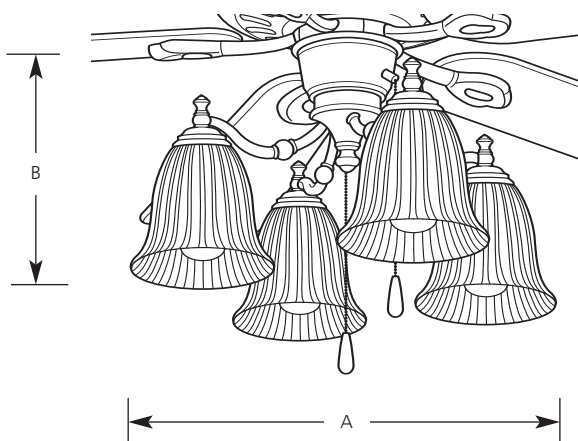

Type \_\_\_\_\_  
 -77 -81  
 P2625

| Catalog No. | Finish        |                | Dimensions (Inches) |       |
|-------------|---------------|----------------|---------------------|-------|
|             | Forged Bronze | Antique Nickel | A                   | B     |
| P2625       | -77           | -81            | 18-3/4              | 8-1/2 |

**Specifications:**

General

- Four white ribbed etched detailed glass shades
- Pull chain on forged bronze (-77) finish is antique brass with a walnut fob, and on antique nickel (-81) is antique brass with black fob
- Utilizes (4) 60-watt medium base lamps, or (4) 13-watt medium base spiral CFL (included)