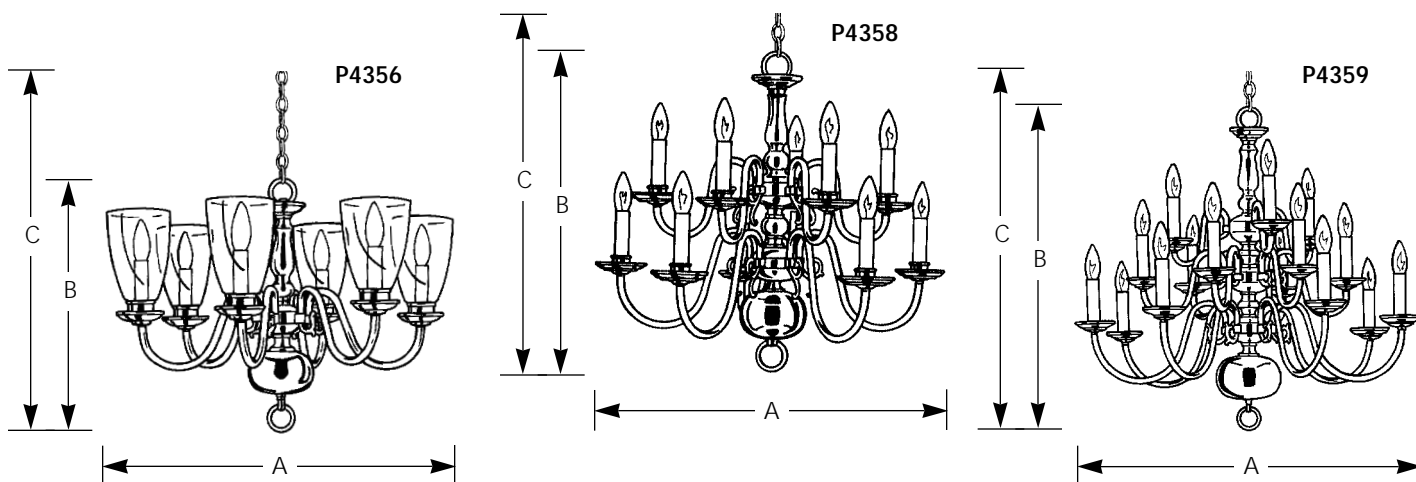

Catalog No.	Finish		Number of Tiers	Lamping	Dimensions (Inches)		
	Polished Brass	Pewter			A	B	C
P4355	-10	N/A	Single	5 (c) 60w	24	18	42
P4356	-10	-17	Single	6 (c) 60w	25	18	42
P4357	-10	N/A	Single	8 (c) 60w	26	18	42
P4358	-10	N/A	Two	10 (c) 60w	26	23	42
P4359	-10	N/A	Three	15 (c) 60w	26	27-1/4	54

**Specifications:**

General

- Solid brass construction
- Polished Brass (-10) or Pewter (-17) finishes where indicated
- Cast scroll arm backs
- 2 feet of 9 gauge chain
- Companion foyer and wall brackets
- Optional clear glass shade accessory P8633-10 available

Mounting

- Chain hung ceiling
- Covers outlet box
- Mounting strap for outlet box included
- Canopy 5" dia.

Electrical

- 15 feet of wire
- Phenolic candelabra sockets
- White candle covers
- P8788-10 optional candle caps available
- Pre-wired