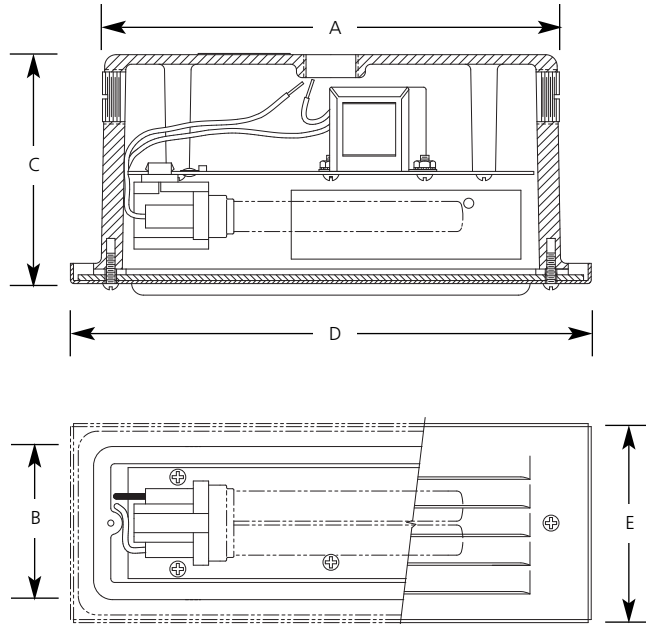

Type _____
 -31
 P6805

Catalog No.	Finish		Dimensions (Inches)				
	Black	Lamping	A	B	C	D	E
P6805	-31	1 13w CF GX23	7-3/4	2-1/2	3-1/8	8-5/16	3-1/8

Specifications:

General

- Sized to replace standard brick dimensions
- Cast aluminum housing
- Stamped aluminum louvered face plate painted black
- White aluminum interior reflector
- Clear acrylic panel mounted behind the louver to provide a sealed unit
- Can be used for direct contact with insulation in stud walls

Electrical

- Intermediate base phenolic socket
- Three 1/2" I.P. conduit entries
- Can wire units in rows without need for separate outlet boxes
- Pre-wired

Labeling

- UL-CUL wet location listed

Mounting

- Recessed mounting in brick, masonry, and poured concrete
- Wood mounting not available