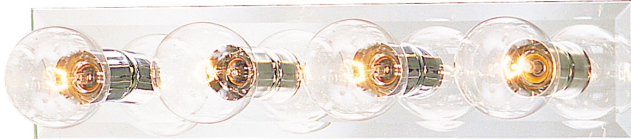

## Vanity Strips 4-light Bath in Chrome finish

Four-light bath bracket with beveled mirror back plate. Polished Chrome accents.

### Additional information

<b>SKU</b>	SL73244
<b>Family Name</b>	Vanity Strips
<b>Full Finish</b>	Chrome
<b>Location</b>	Bath
<b>Illumination Source</b>	Incandescent
<b>Fixture Type</b>	Wall
<b>Height</b>	5"
<b>Width</b>	24 3/4"
<b>Depth</b>	2 1/2"
<b>HCO</b>	2 1/2"
<b>Number of Lights</b>	4 x 100W
<b>Wattage 1</b>	100W
<b>ADA Compliant</b>	Yes