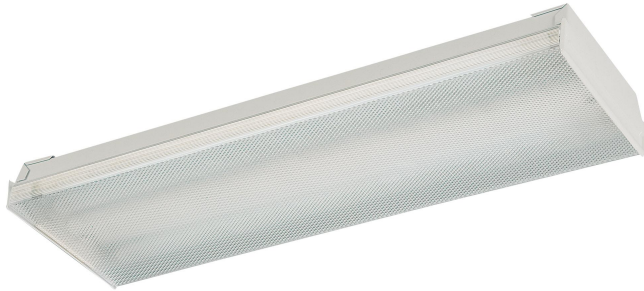

Indoor Fluorescent 2-light Utility

Two-light surface mount fluorescent wrap around with clear prismatic acrylic lens. 120V electronic ballast

Additional information

SKU	FWN217EB
Family Name	Indoor Fluorescent
Location	Indoor
Illumination Source	Fluorescent
Fixture Type	Ceiling
Height	2 1/2"
Width	7 1/2"
Max Height	24"
Number of Lights	2 x 17W
Lamp Type Text	F17T8 (17W)
Wattage 1	17W
Energy Efficiency	Energy Efficient