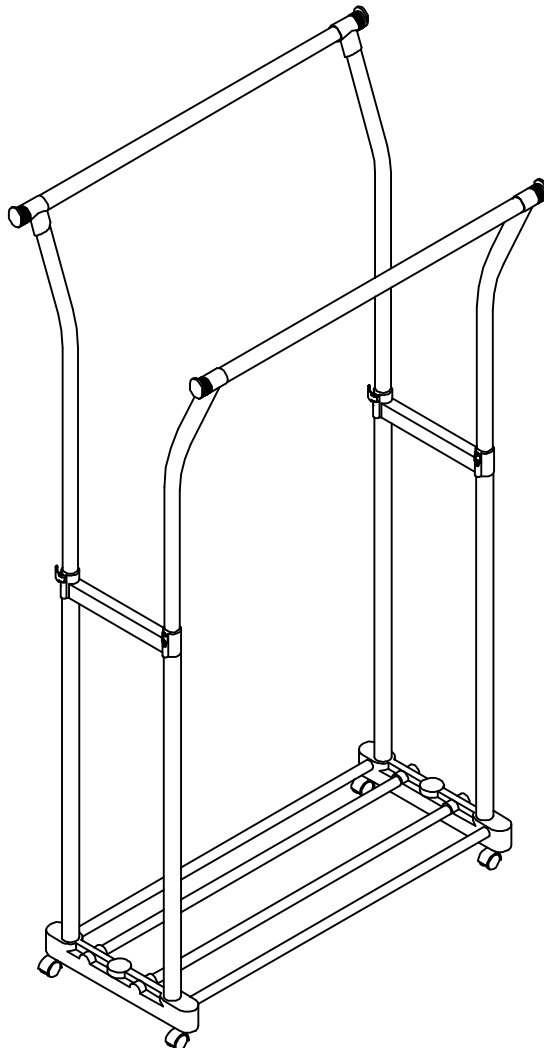

**STYLE: 1719/1719-1**

#	①	②	③	④	⑤	⑥	⑦	⑧
PARTS		 Black Tubes 1.25"x 29.9"		 Curve Tubes		 1.25"x 32.6"	 0.75"x 30.3"	
QTY	2	4	2	4	4	2	4	4

**MUST DO:** Part # 4 (Curve Tubes) is inserted inside of Part # 2 (Black Tubes), please detach Part # 4 from Part # 2 before assembling.